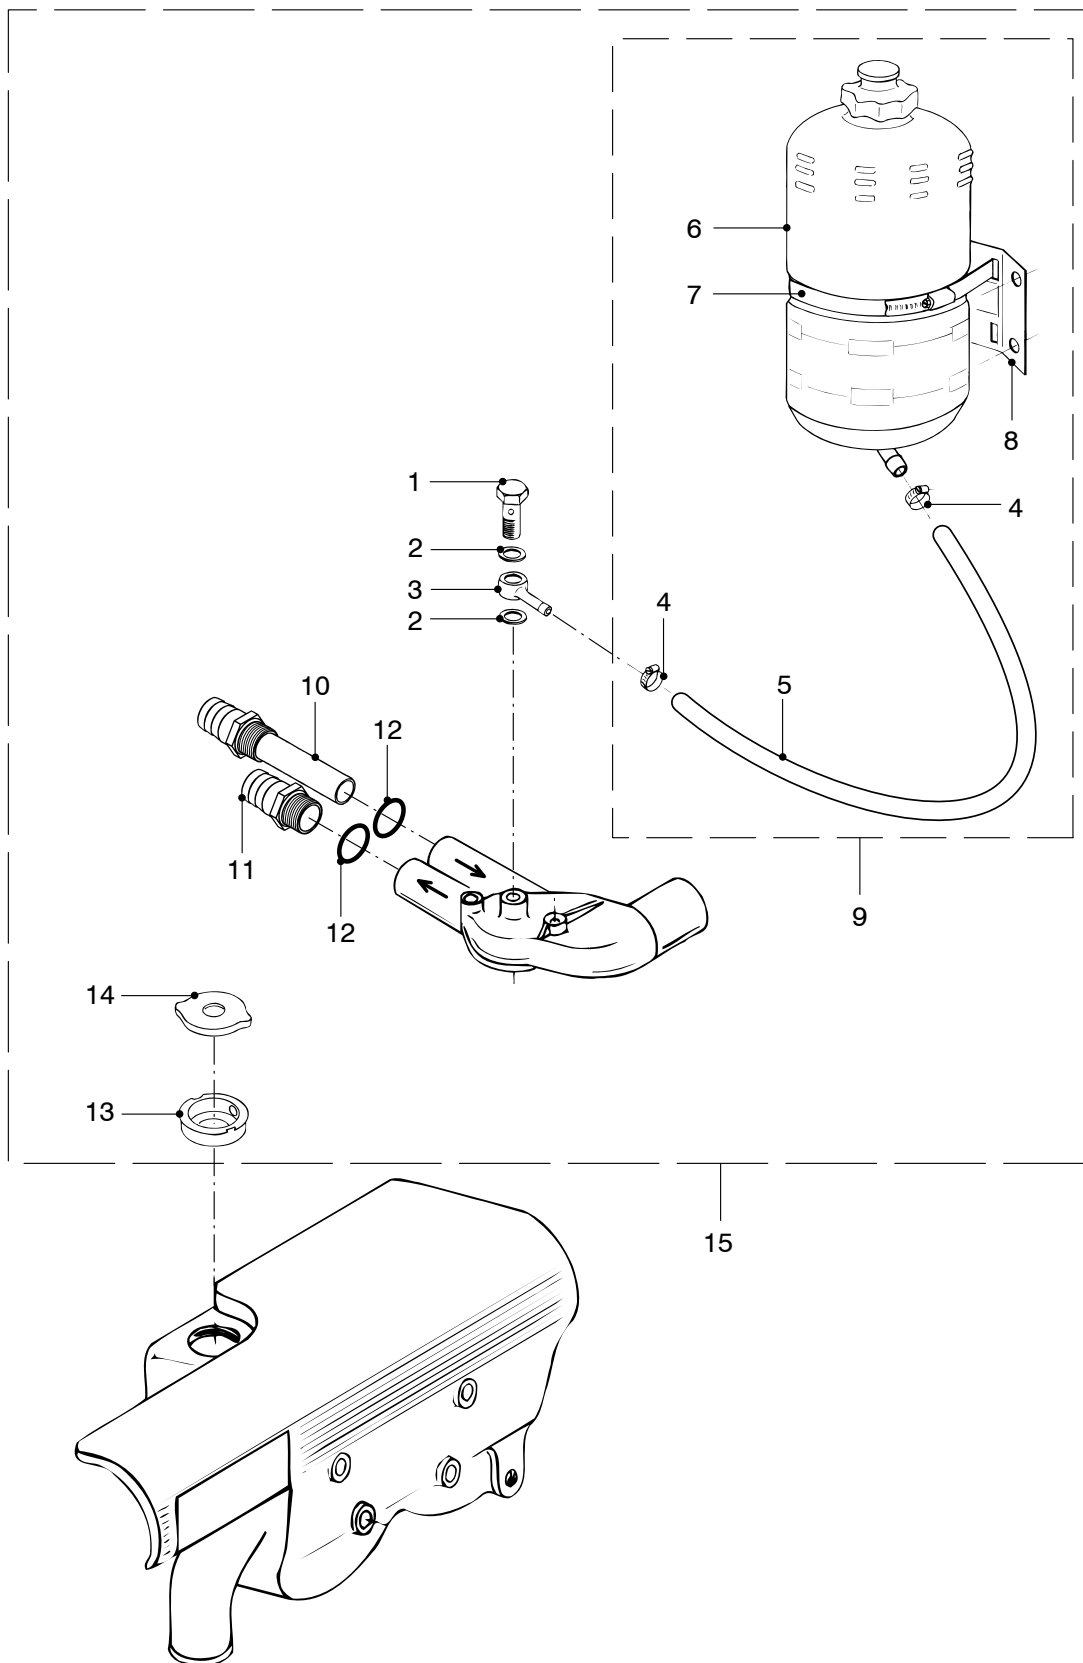

onderdelencatalogus parts catalogue

groep/ group	blz./ page	type	omschrijving/description	datum/date
10	4	M3.09	Boileraansluiting Calorifier connection	18 02 03