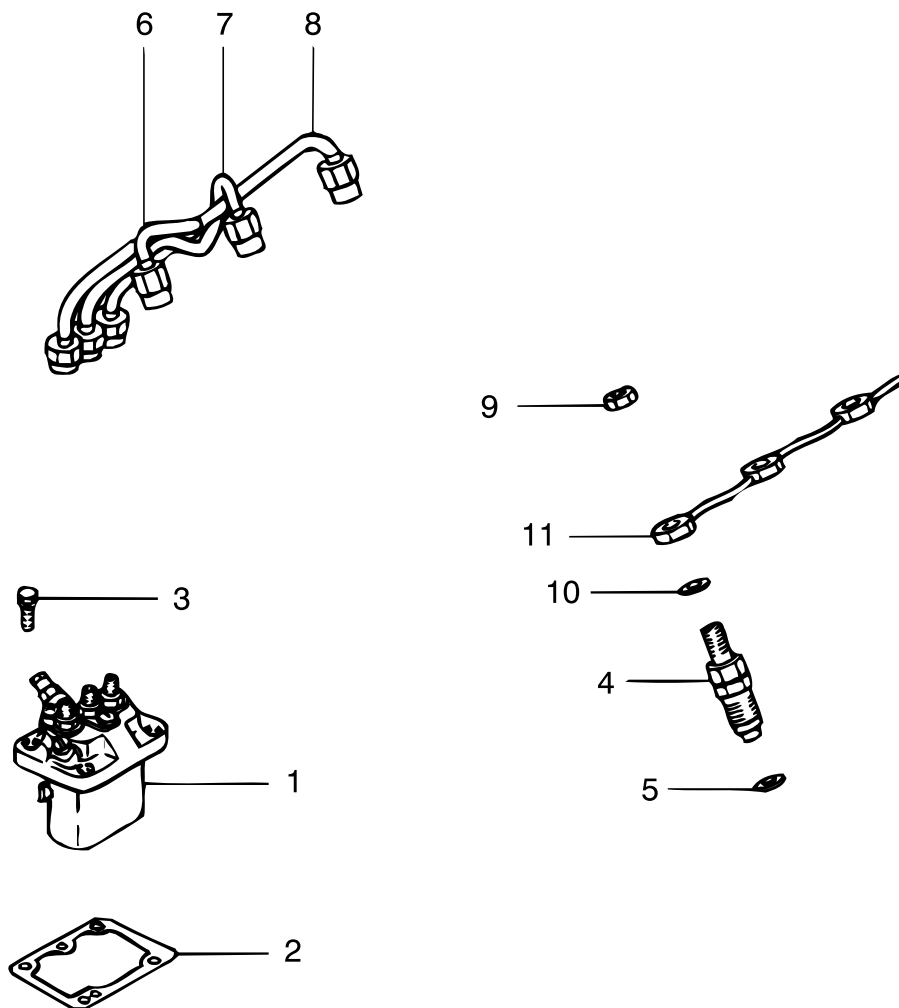

groep/ group	blz./ page	type	omschrijving/description	datum/date
6	2	M3.09	Brandstofsysteem Fuel system	11 06 01