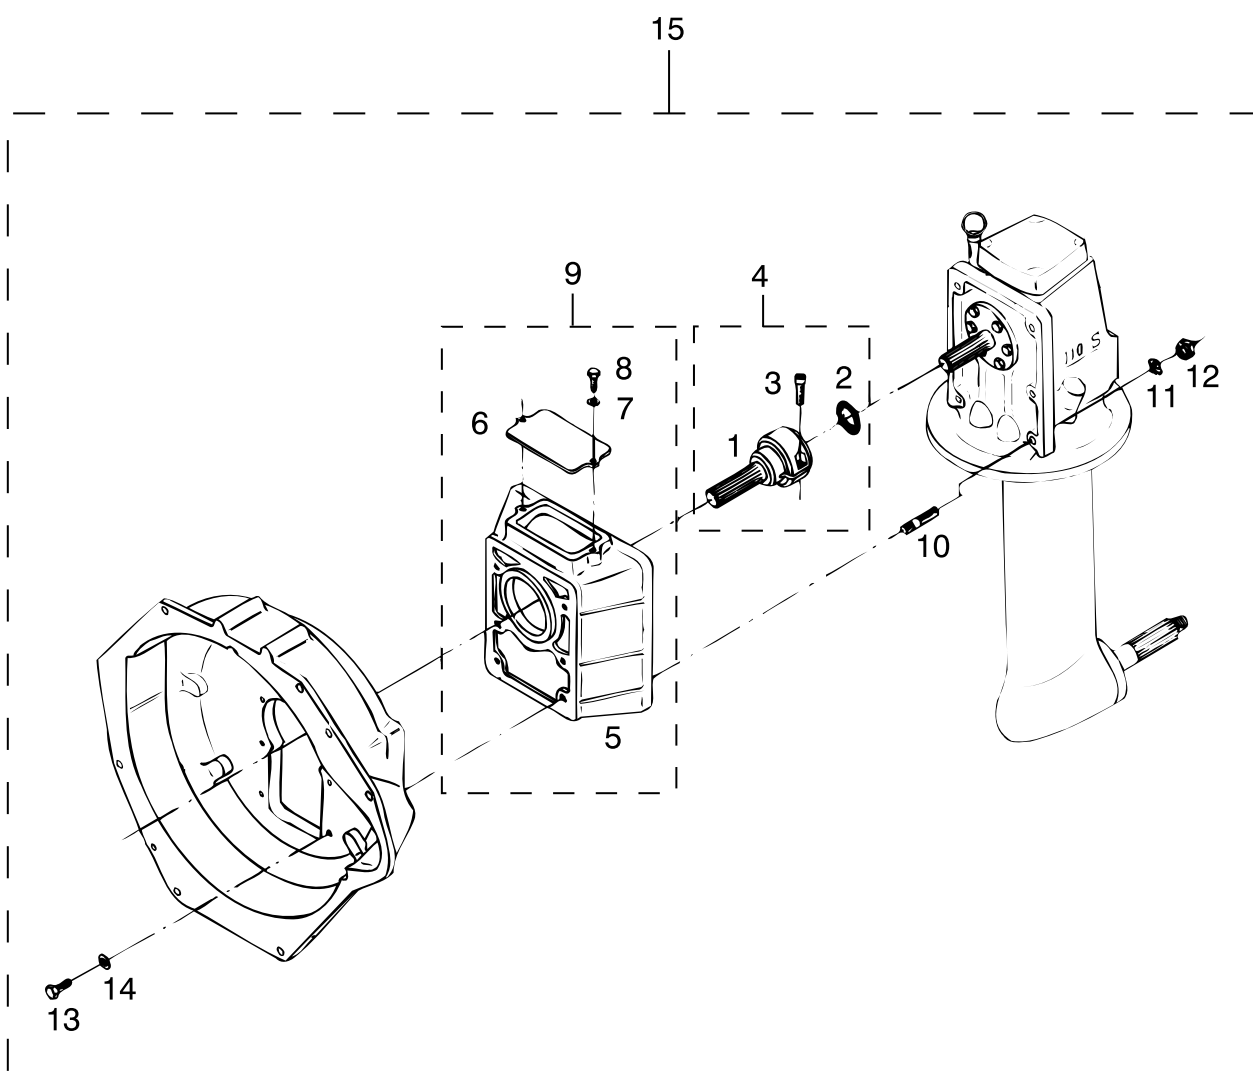

groep/ group	blz./ page	type	omschrijving/description	datum/date
10	1	110S	Verloopset saildrive Adaptor kit saildrivei	11 06 01