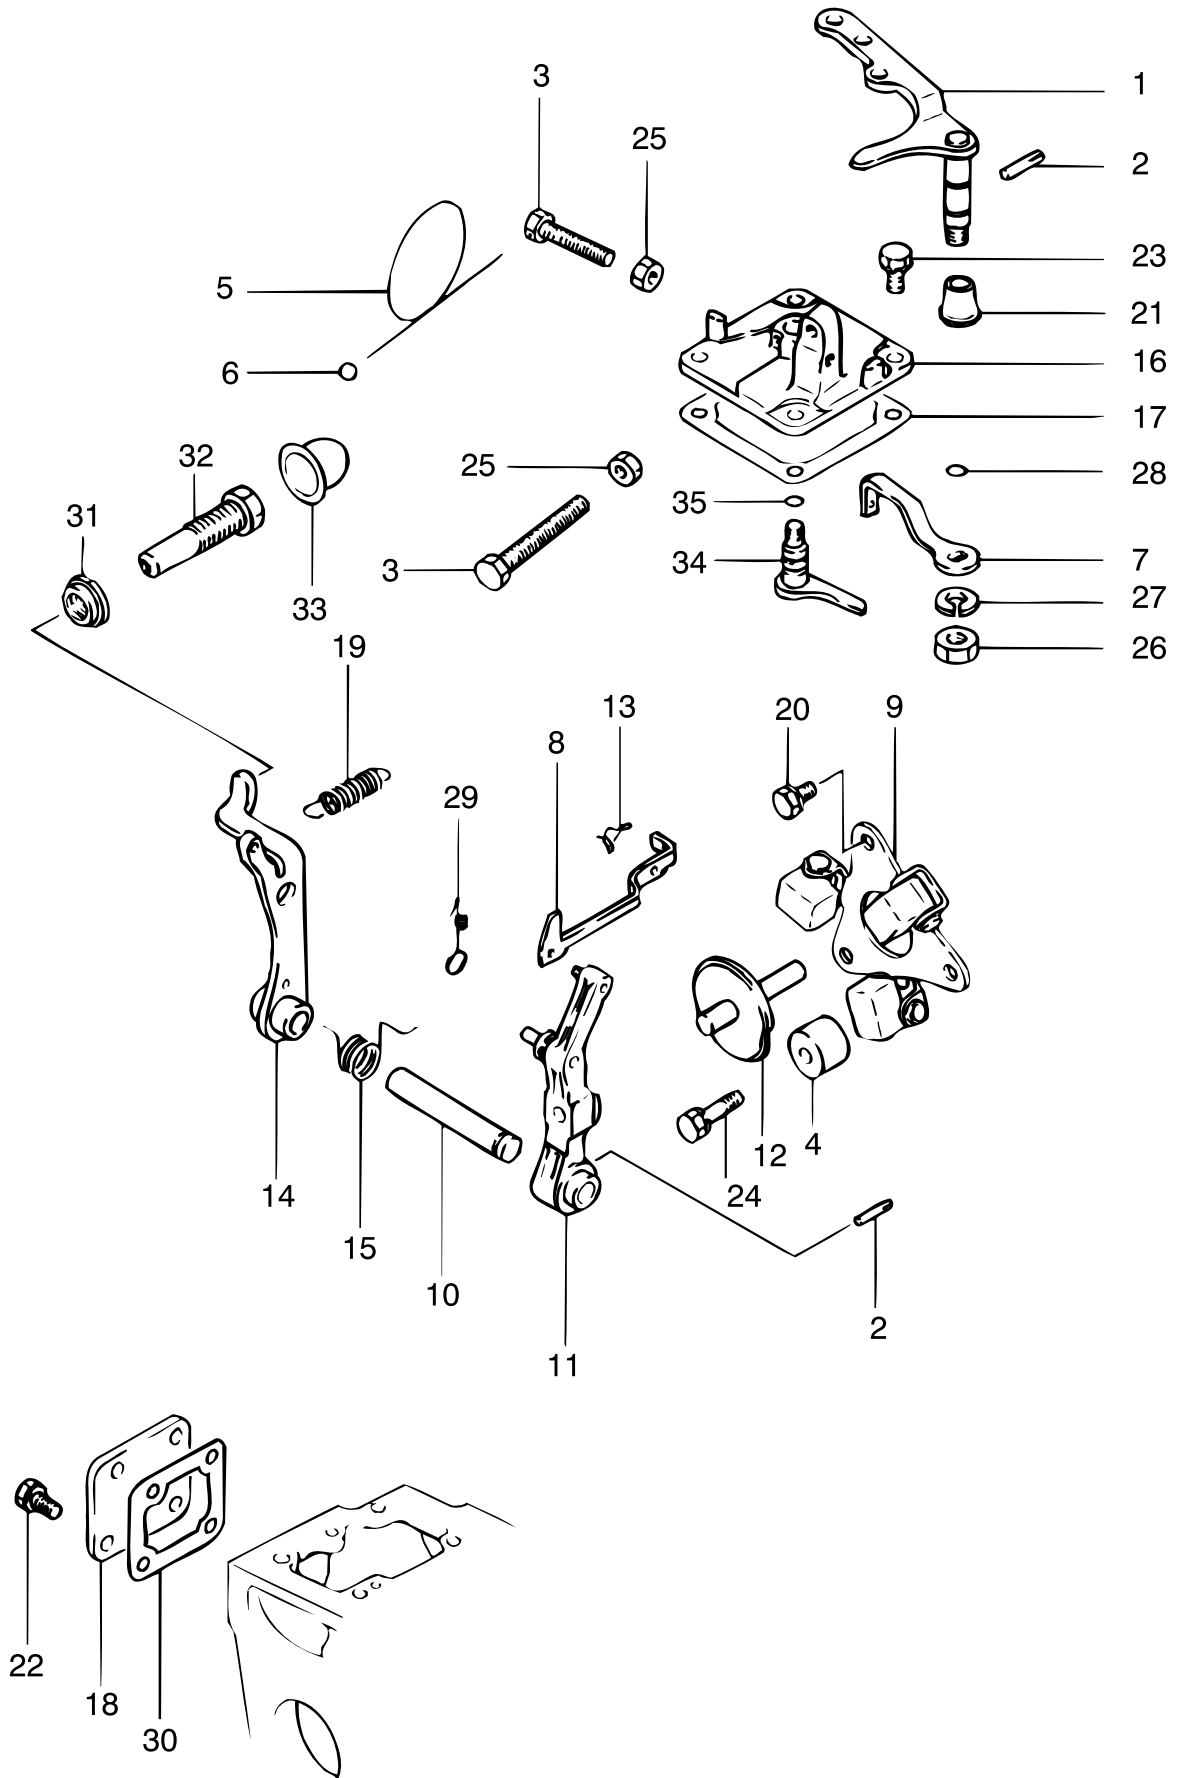

onderdelencatalogus parts catalogue

groep/ group	blz./ page	type	omschrijving/description	datum/date
6	4	M3.09	Regulateur Regulator	11 06 01