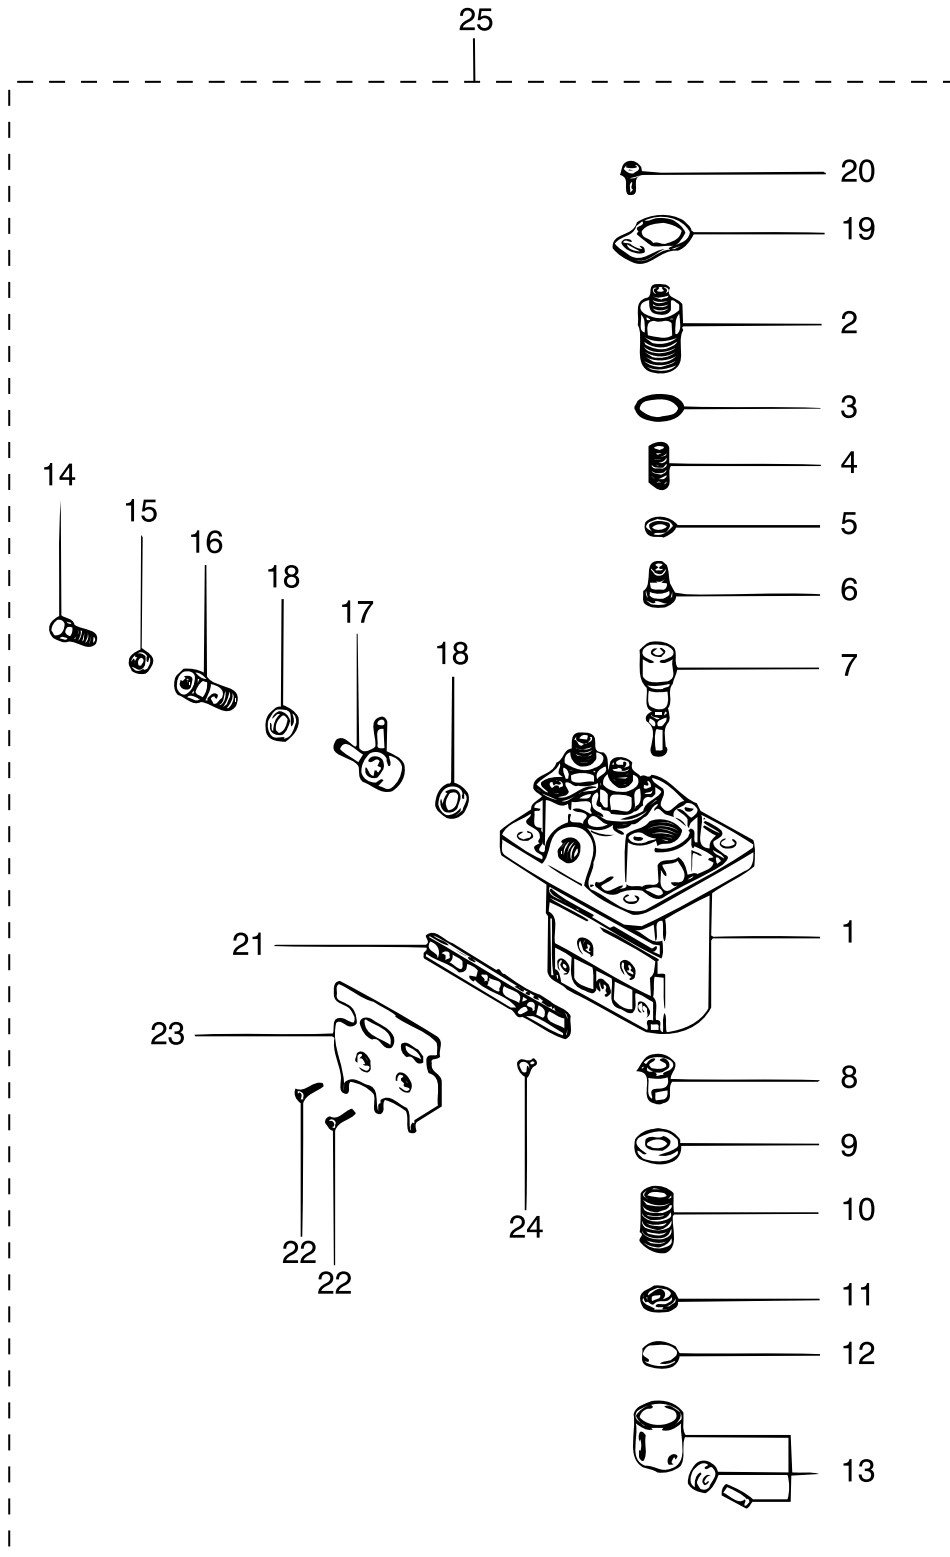

groep/ group	blz./ page	type	omschrijving/description	datum/date
6	3	M3.09	Brandstofpomp Fuelpump	12 06 01