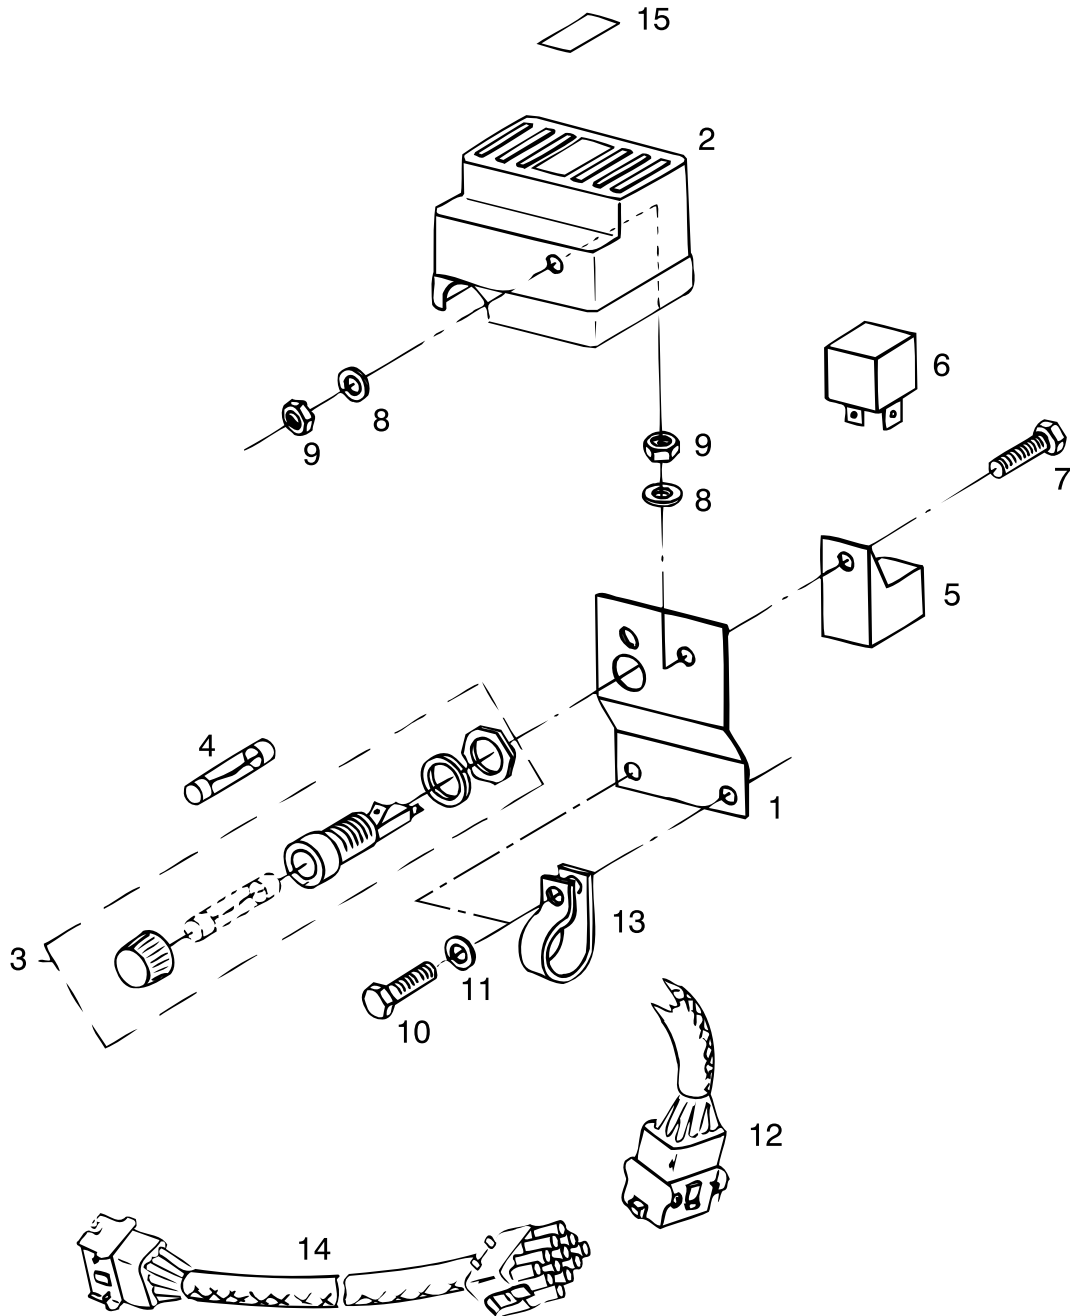

groep/ group	blz./ page	type	omschrijving/description	datum/date
4	1	M3.09	Bedradingskast Terminal box	11 06 01