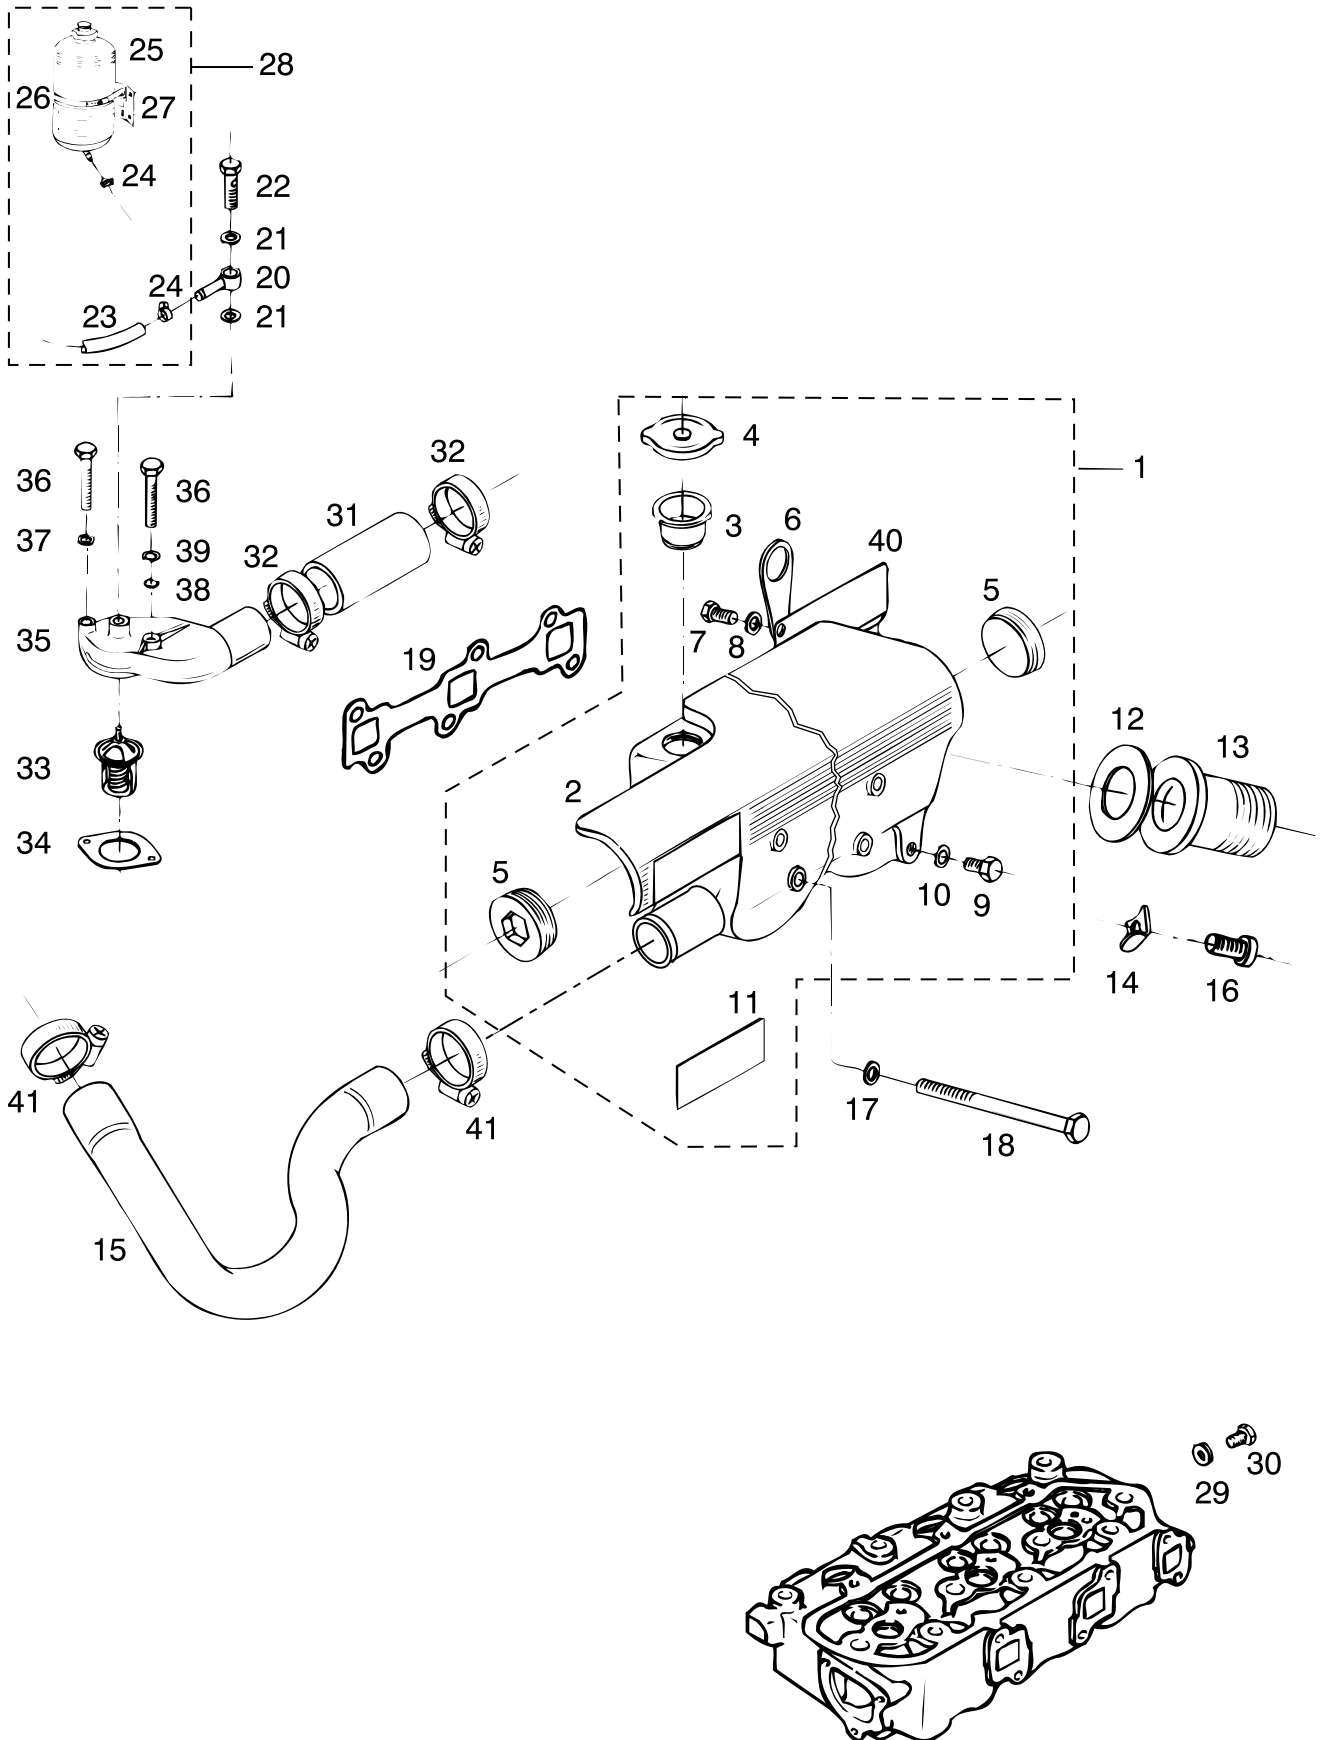

onderdelencatalogus parts catalogue

groep/ group	blz./ page	type	omschrijving/description	datum/date
3	2	M3.09	Kielkoelspruitstuk Keelcooler manifold	11 06 01