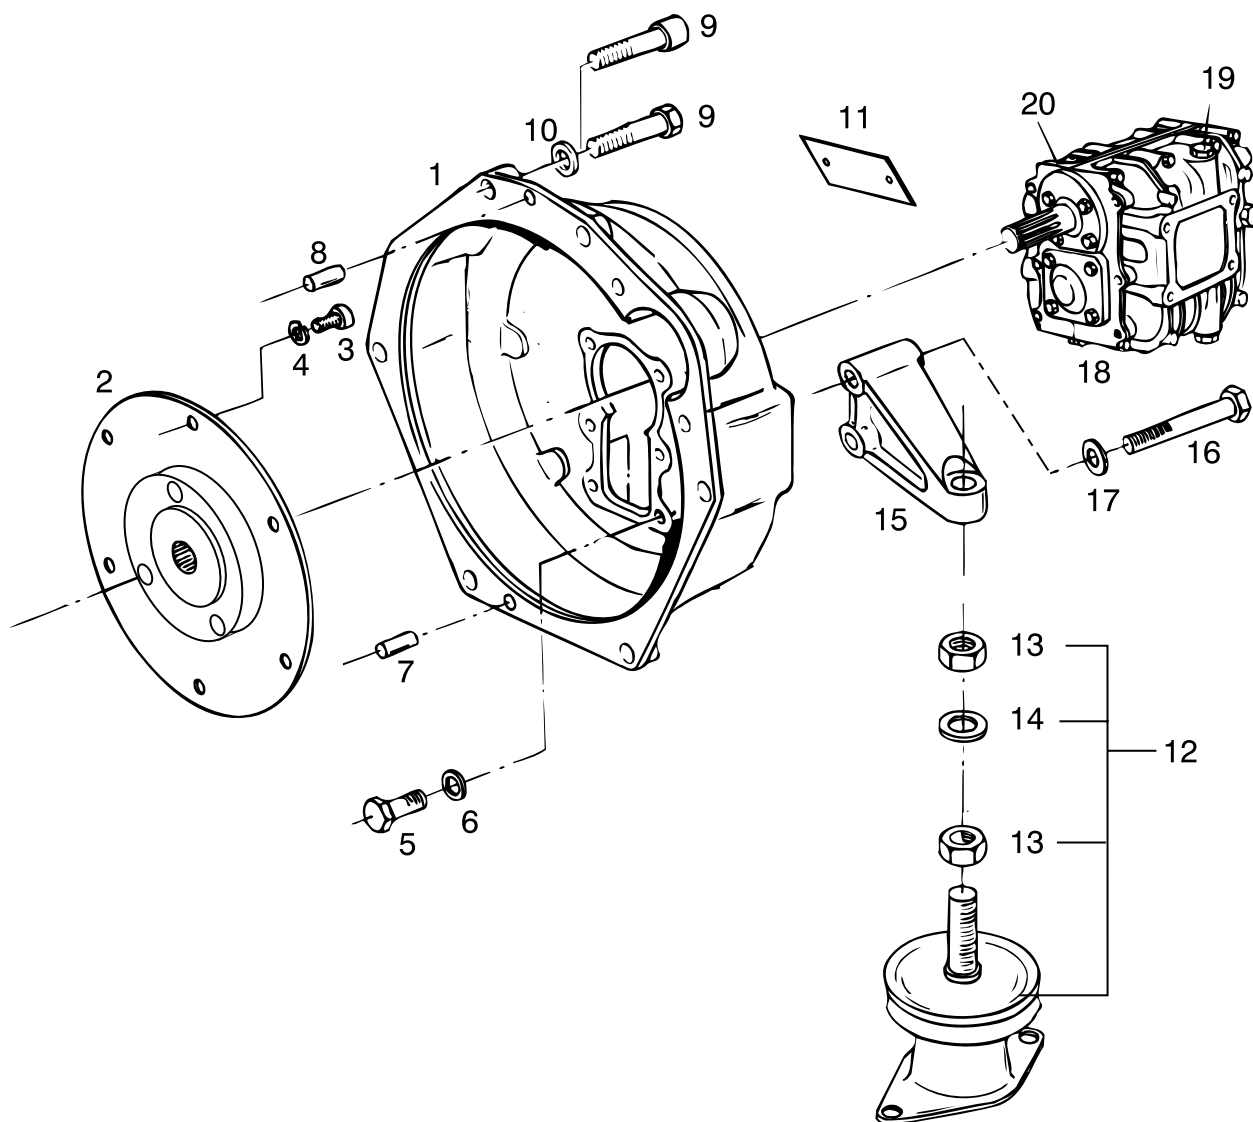

groep/ group	blz./ page	type	omschrijving/description	datum/date
5	1	M3.09	Vliegwielhuis Flywheel housing	13 03 03