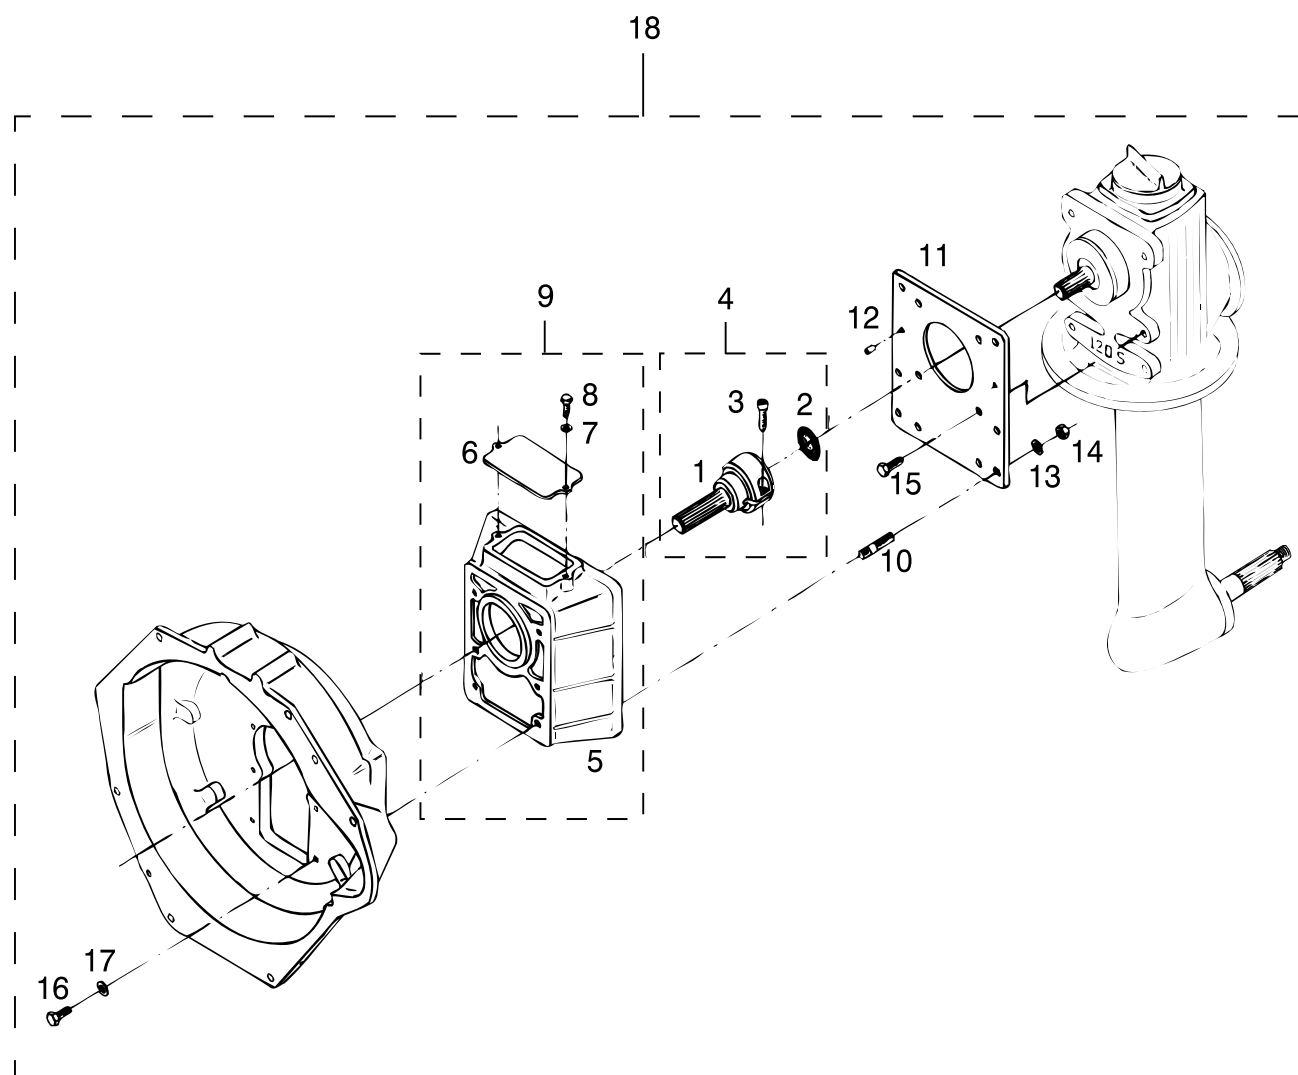

groep/ group	blz./ page	type	omschrijving/description	datum/date
10	2	120S	Verloopset saildrive Adaptor kit saildrivei	11 06 01