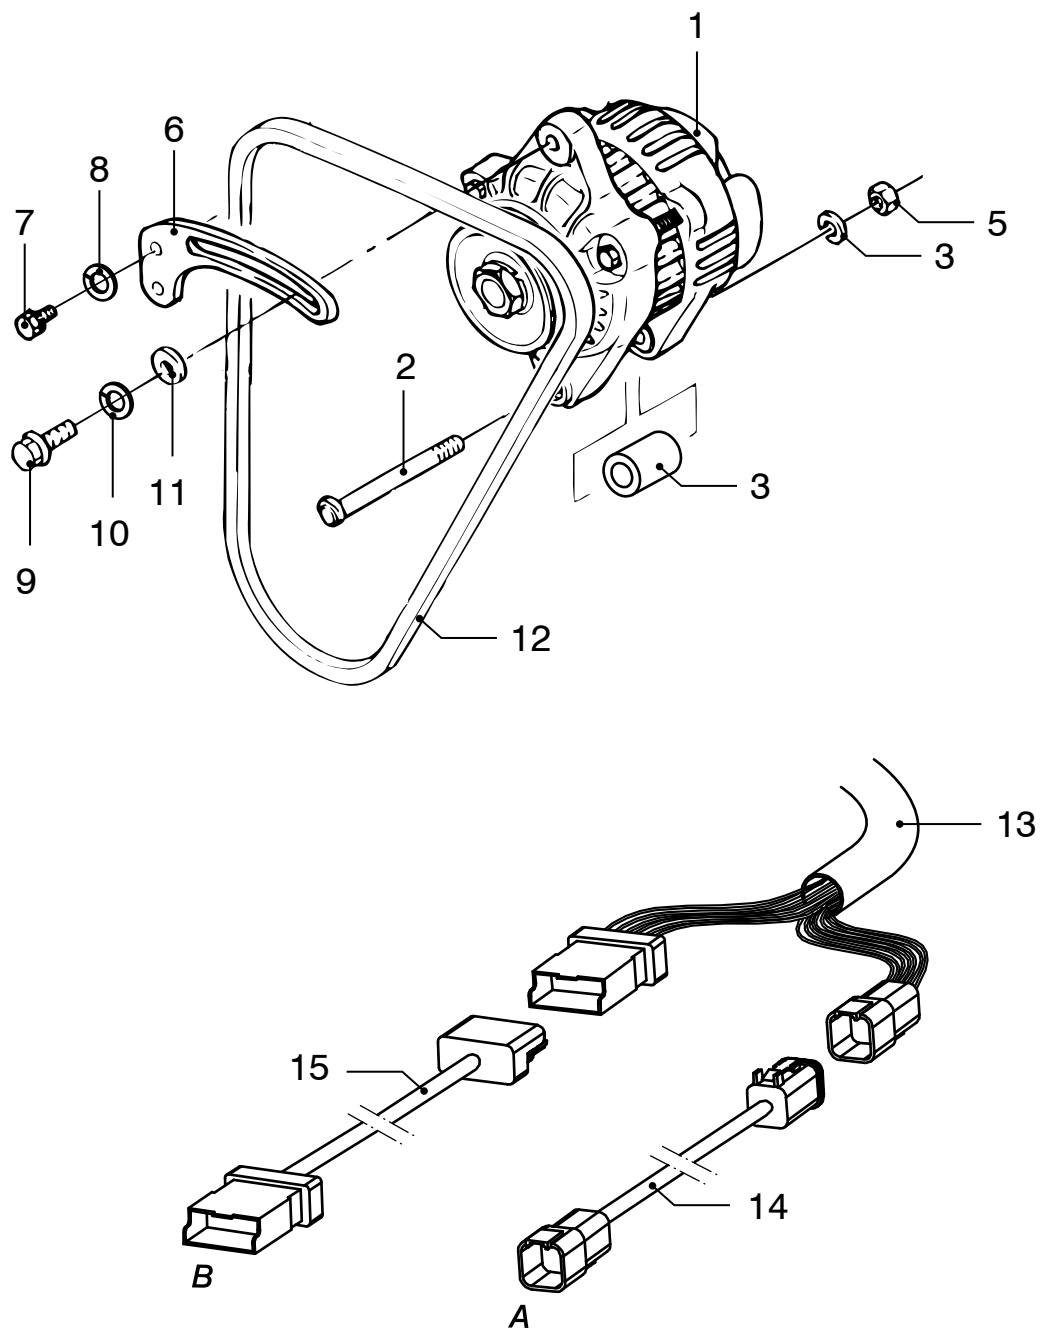

groep/ group	blz./ page	type	omschrijving/description	datum/date
4	10	M3.09	Dynamo 12 V - 75 A 1p Alternator 12 V - 75 A Earth return	12 02 07