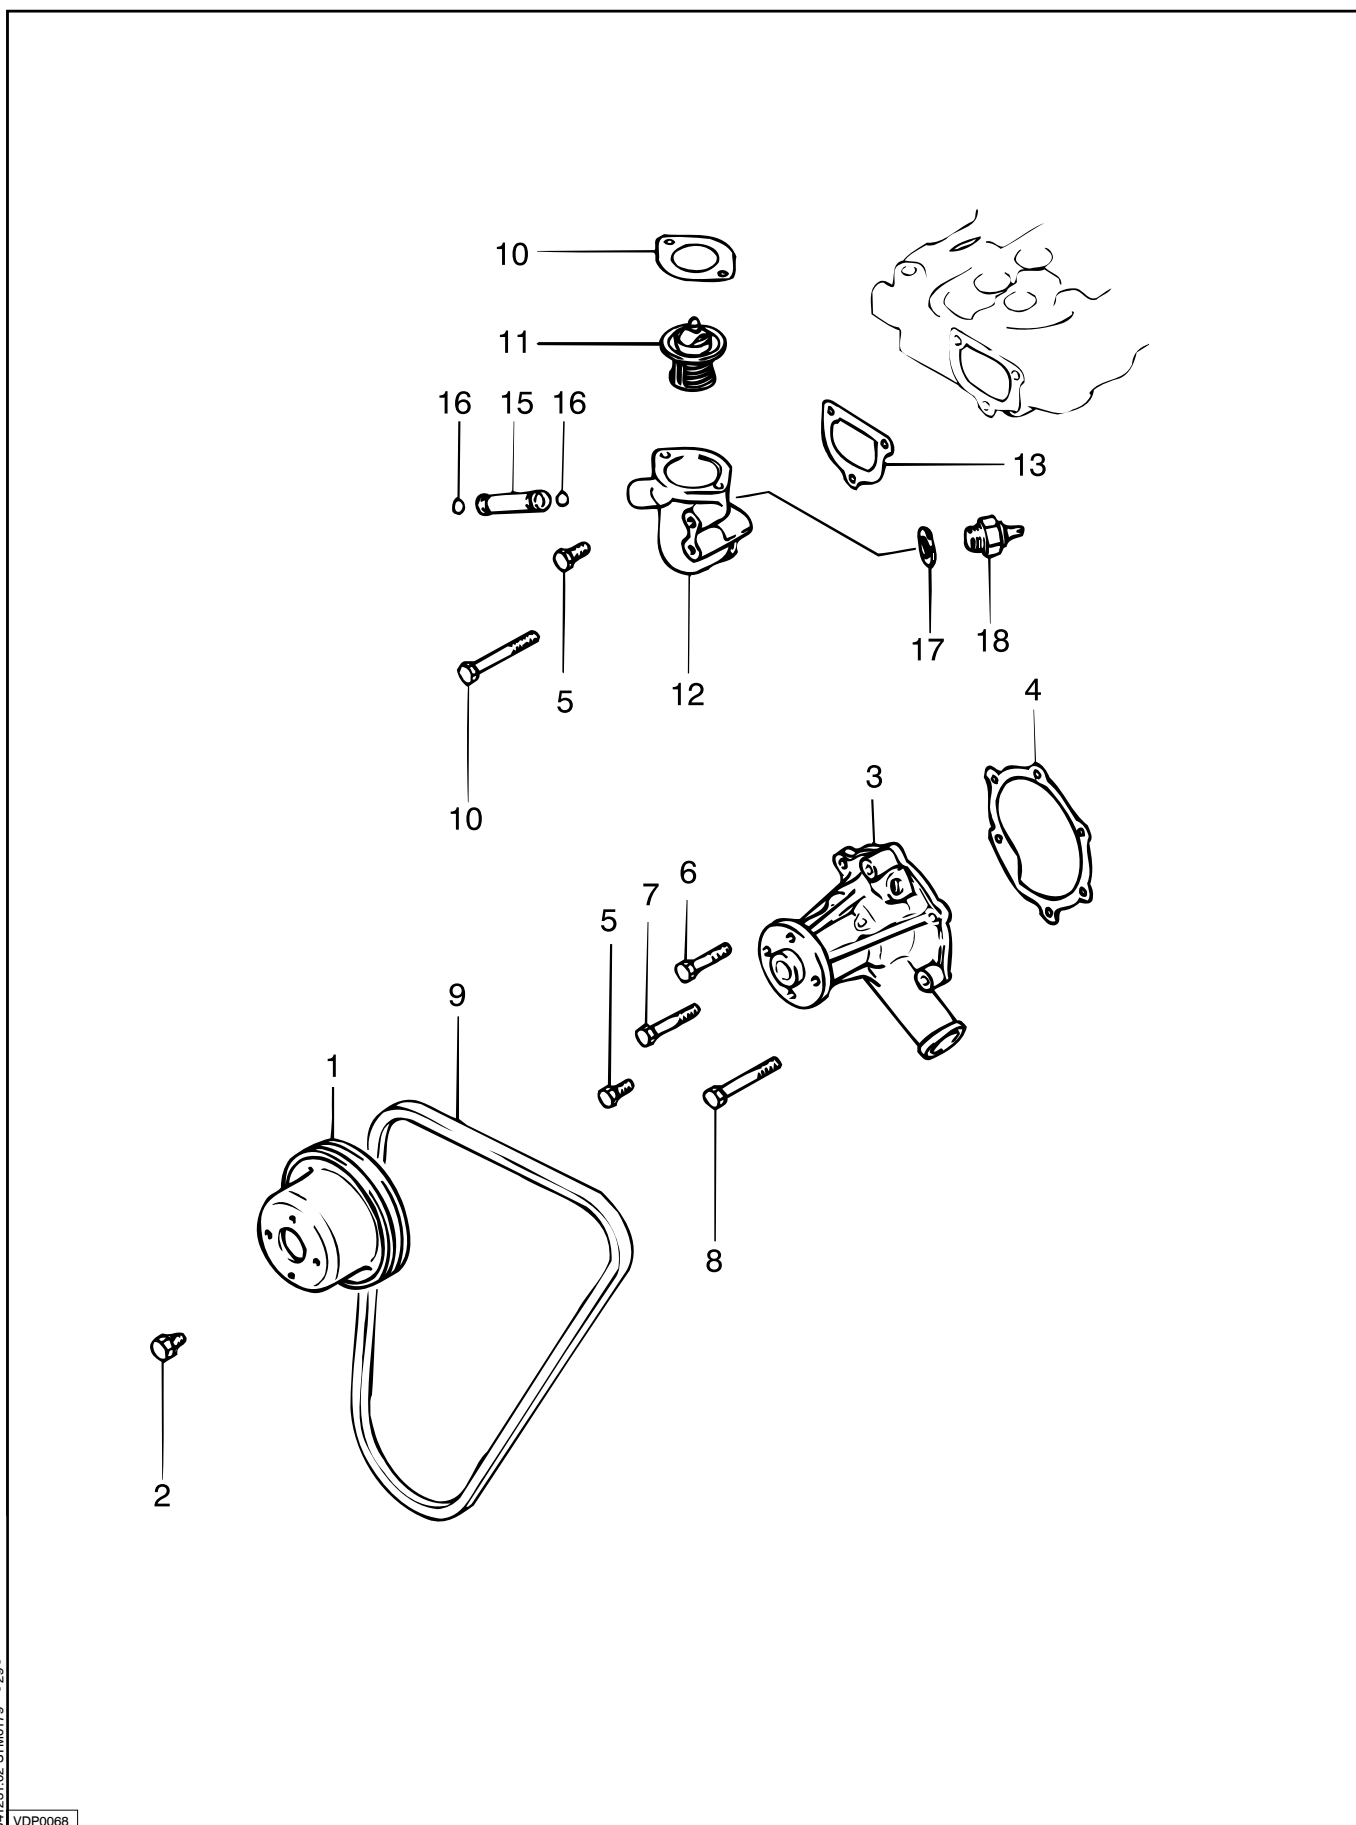

groep/ group	blz./ page	type	omschrijving/description	datum/date
3	4	M3.09	Circulatiepomp Circulationpump	11 06 01