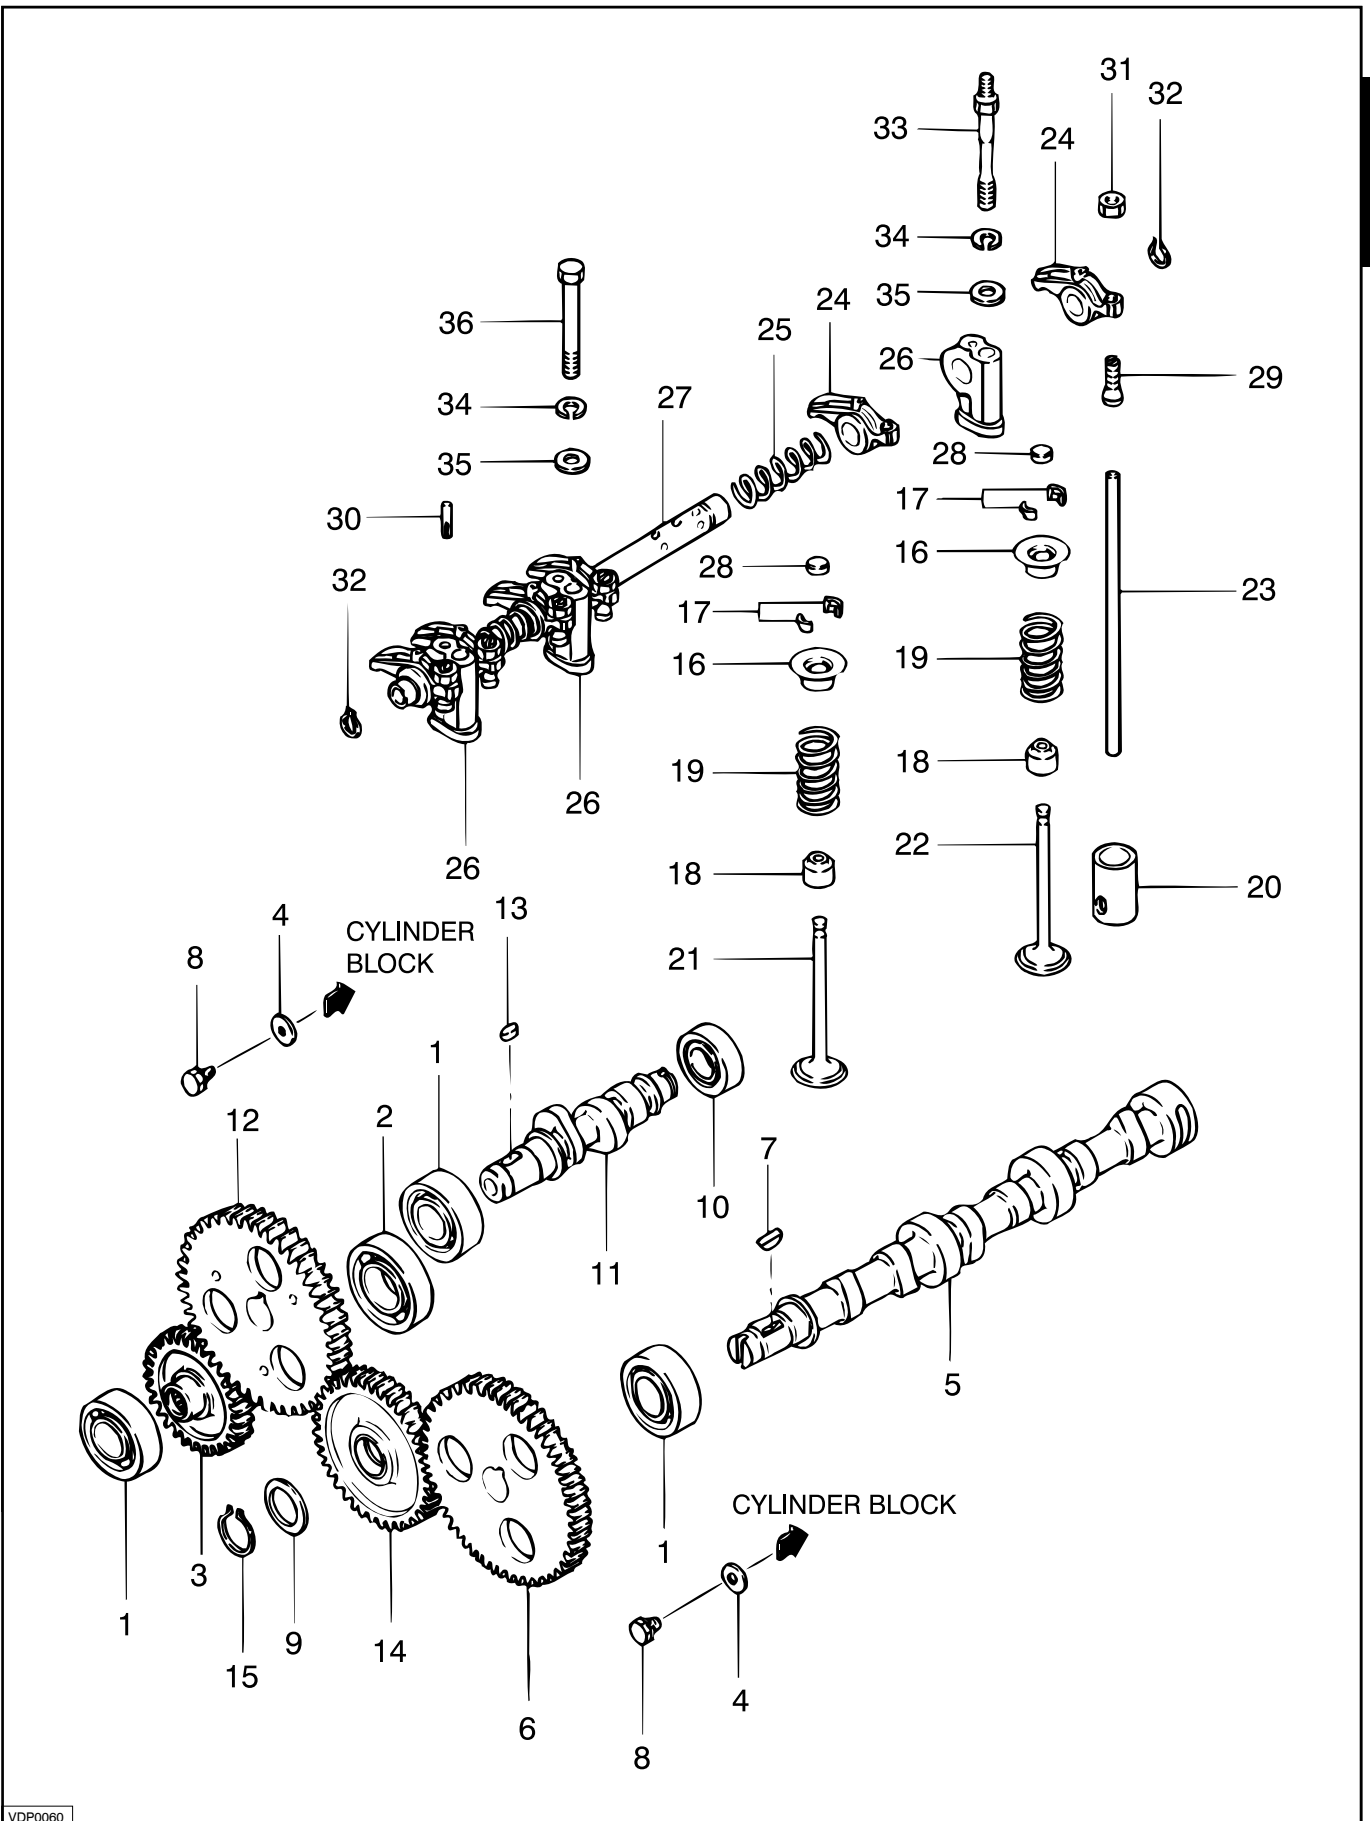

groep/ group	blz./ page	type	omschrijving/description	datum/date
2	6	M3.09	Distributie Time Gear	11 06 01