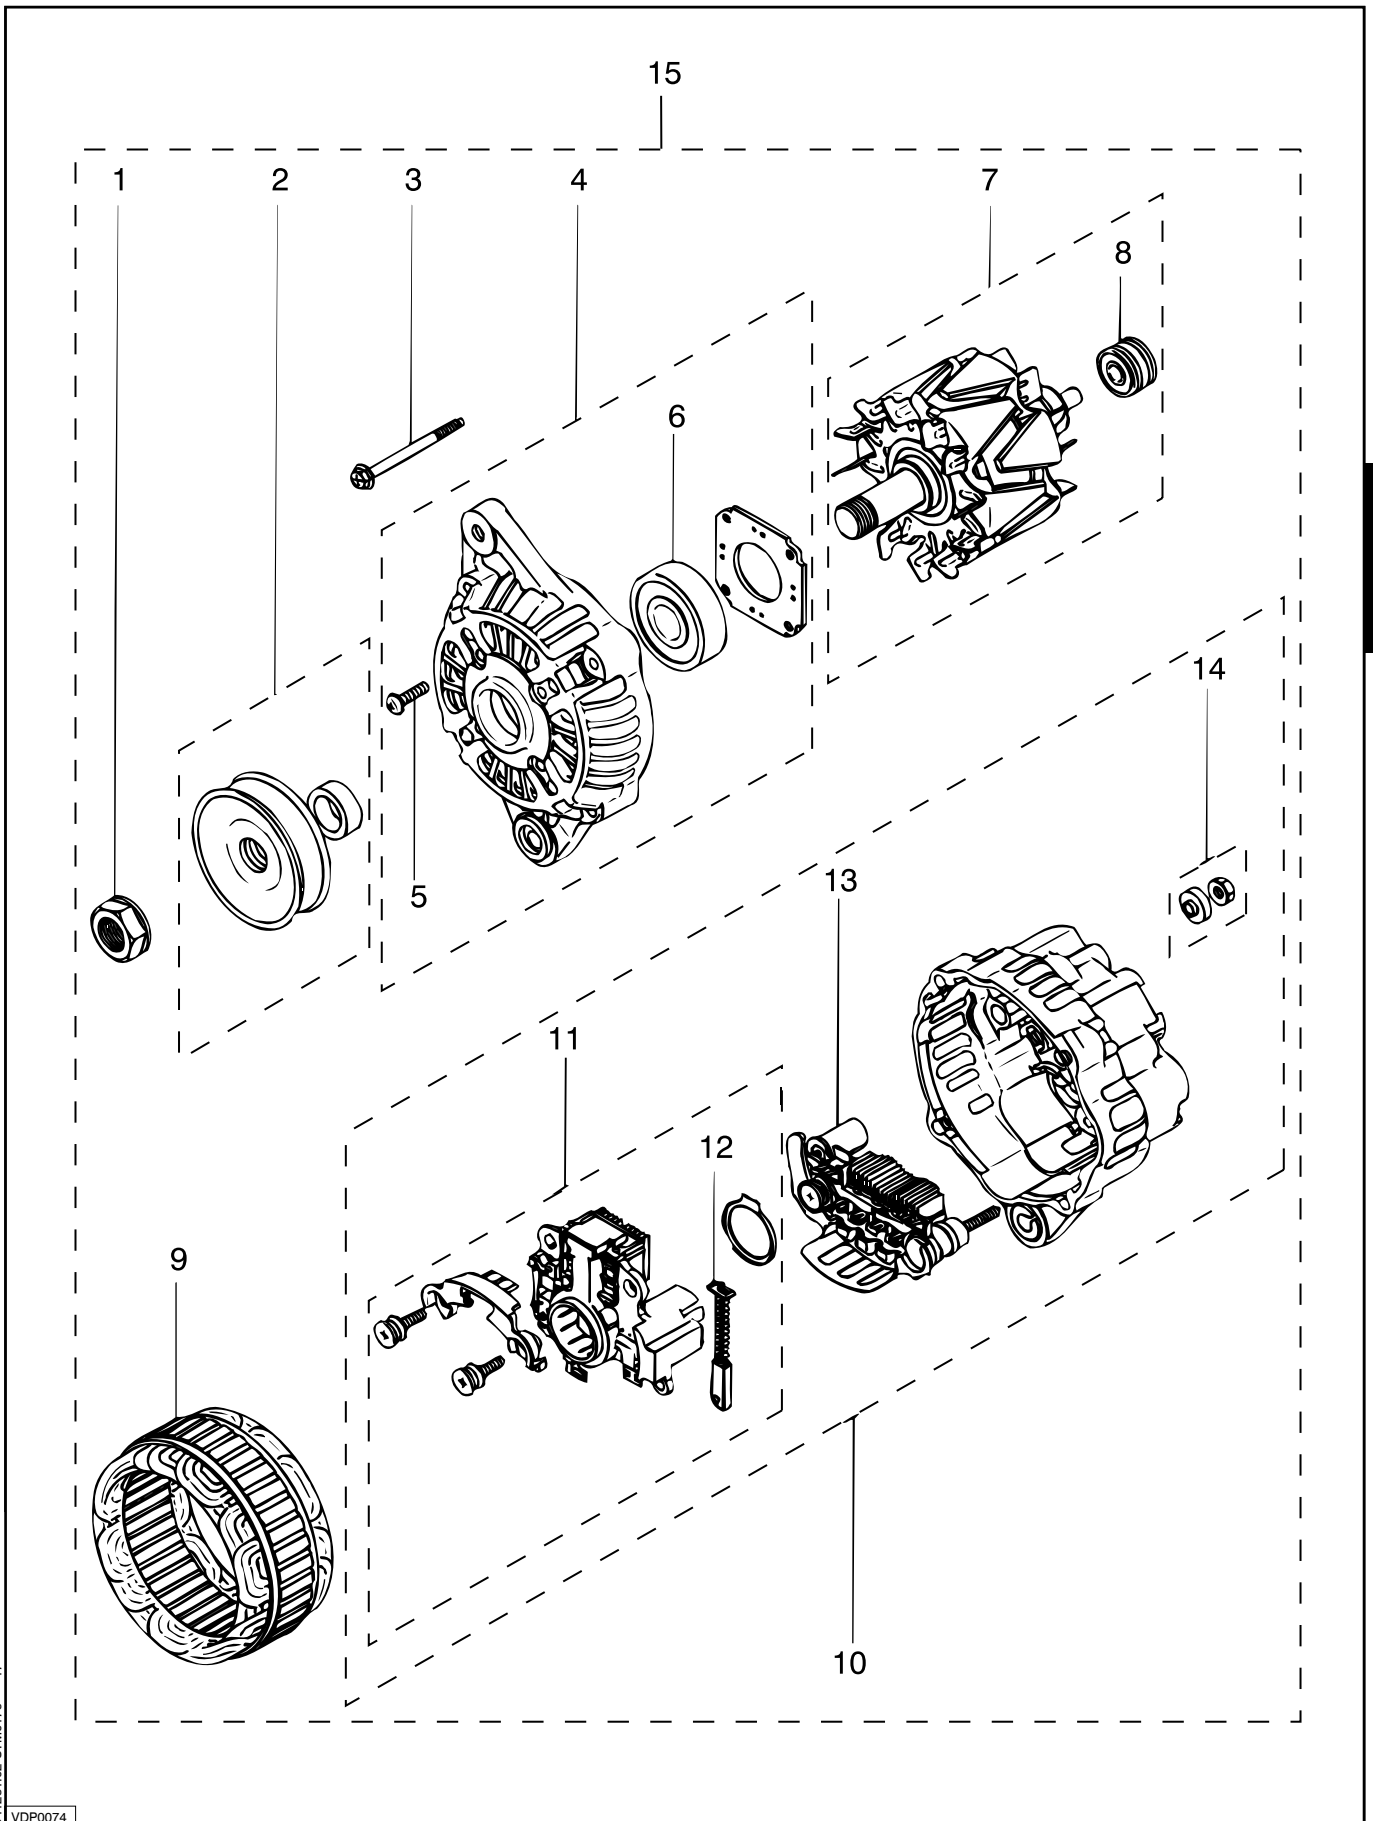

groep/ group	blz./ page	type	omschrijving/description	datum/date
4	8	M3.09	Dynamo Alternator	11 06 01