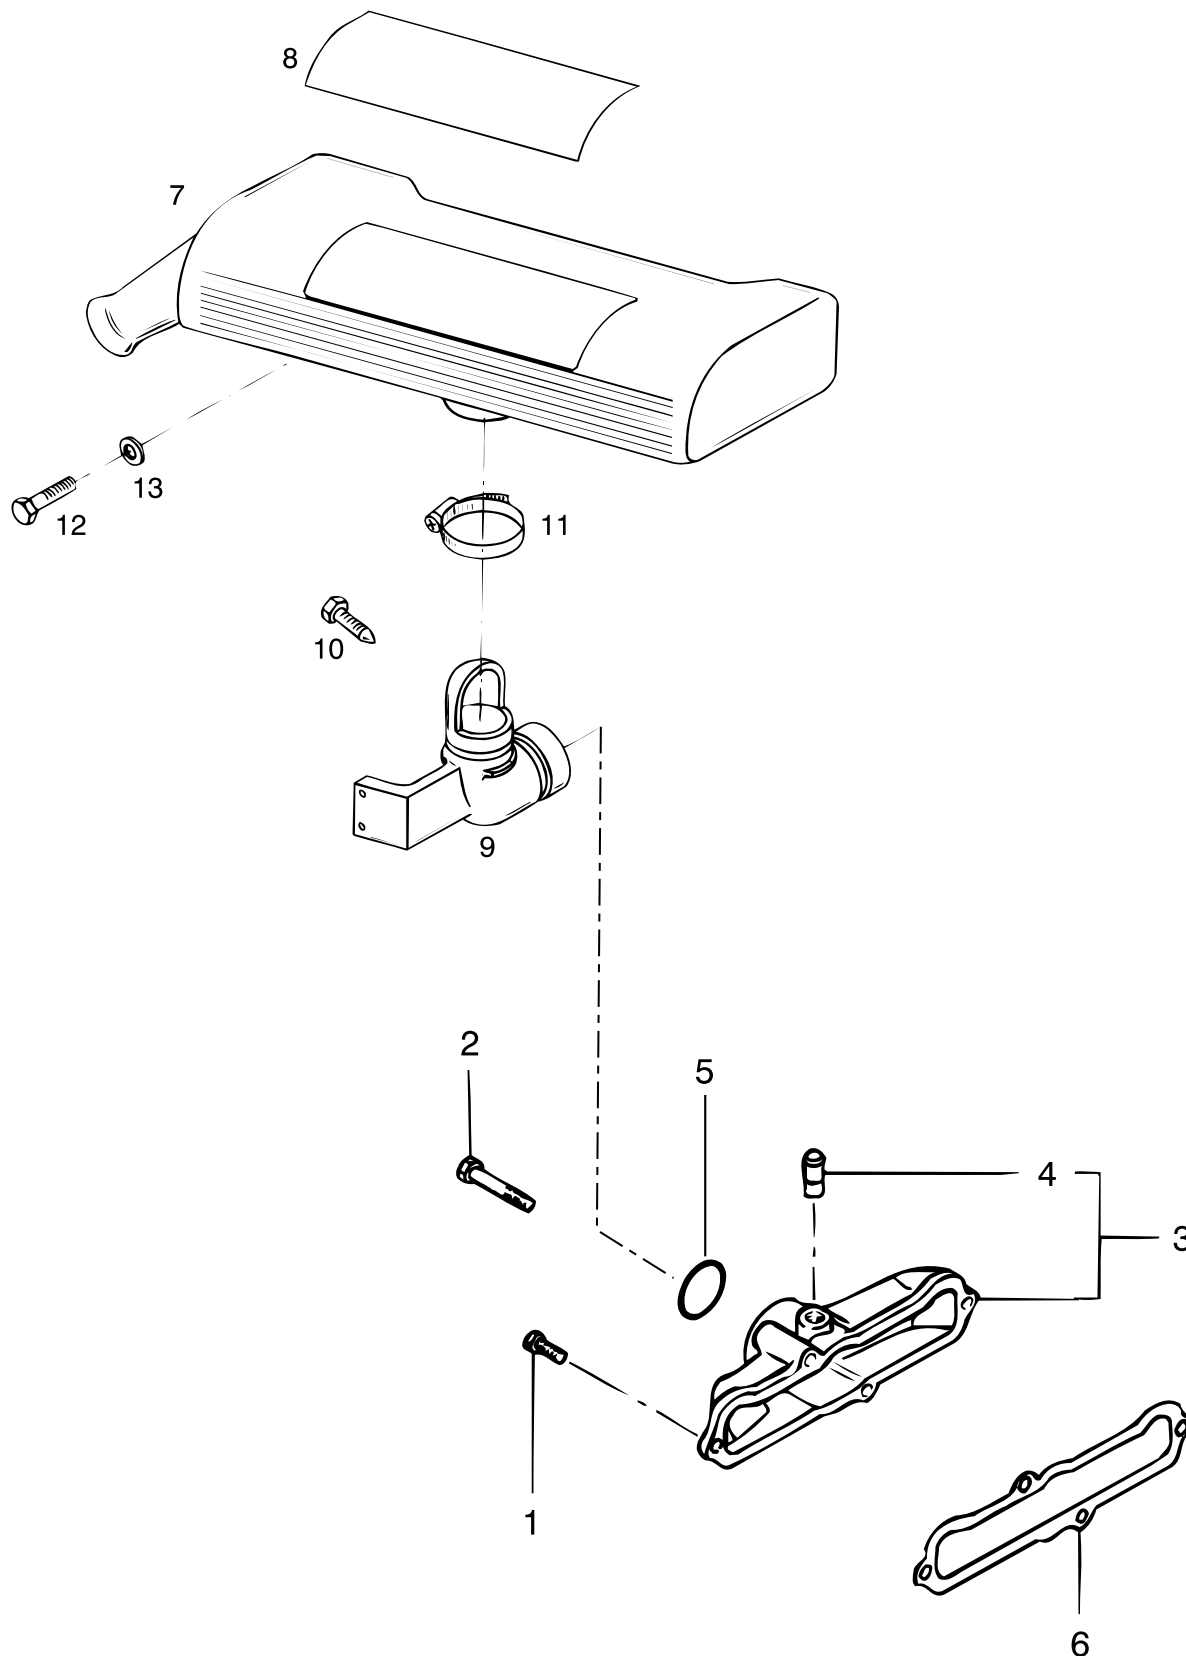

groep/ group	blz./ page	type	omschrijving/description	datum/date
2	8	M3.09	Luchtinlaat Air intake	11 06 01