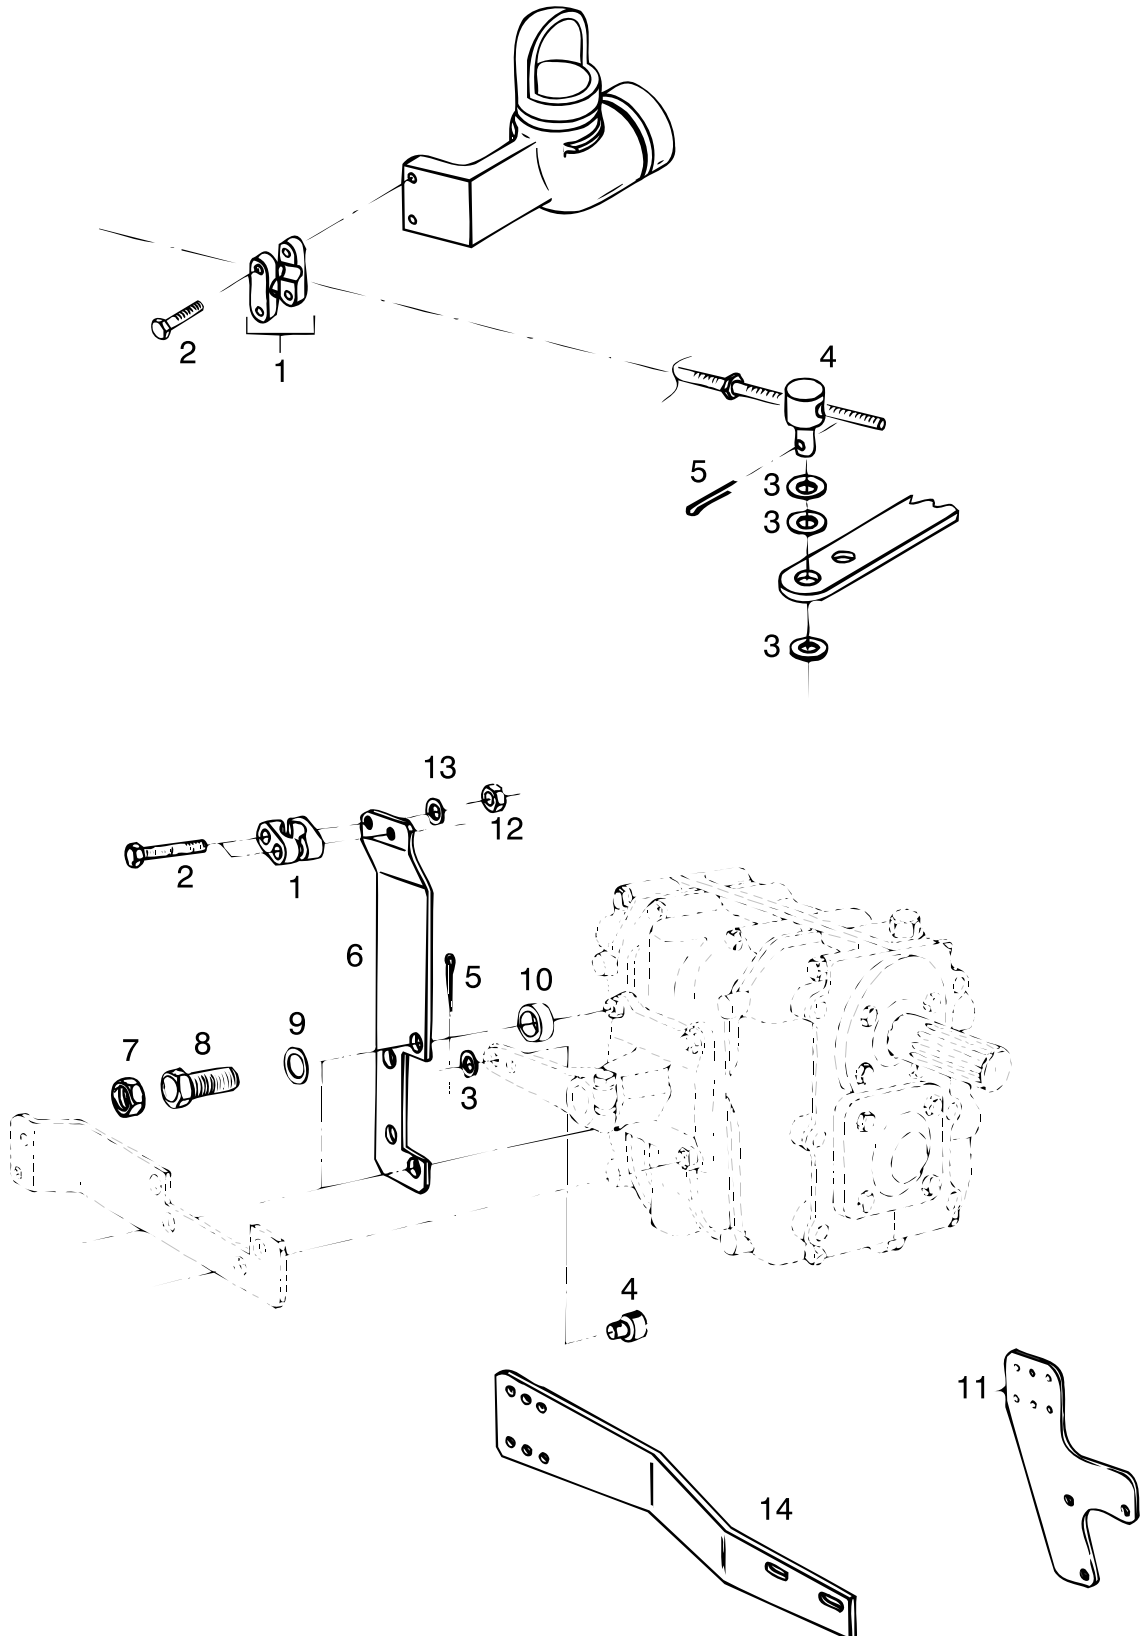

groep/ group	blz./ page	type	omschrijving/description	datum/date
4	2	M3.09	Bediening Controls	11 06 01