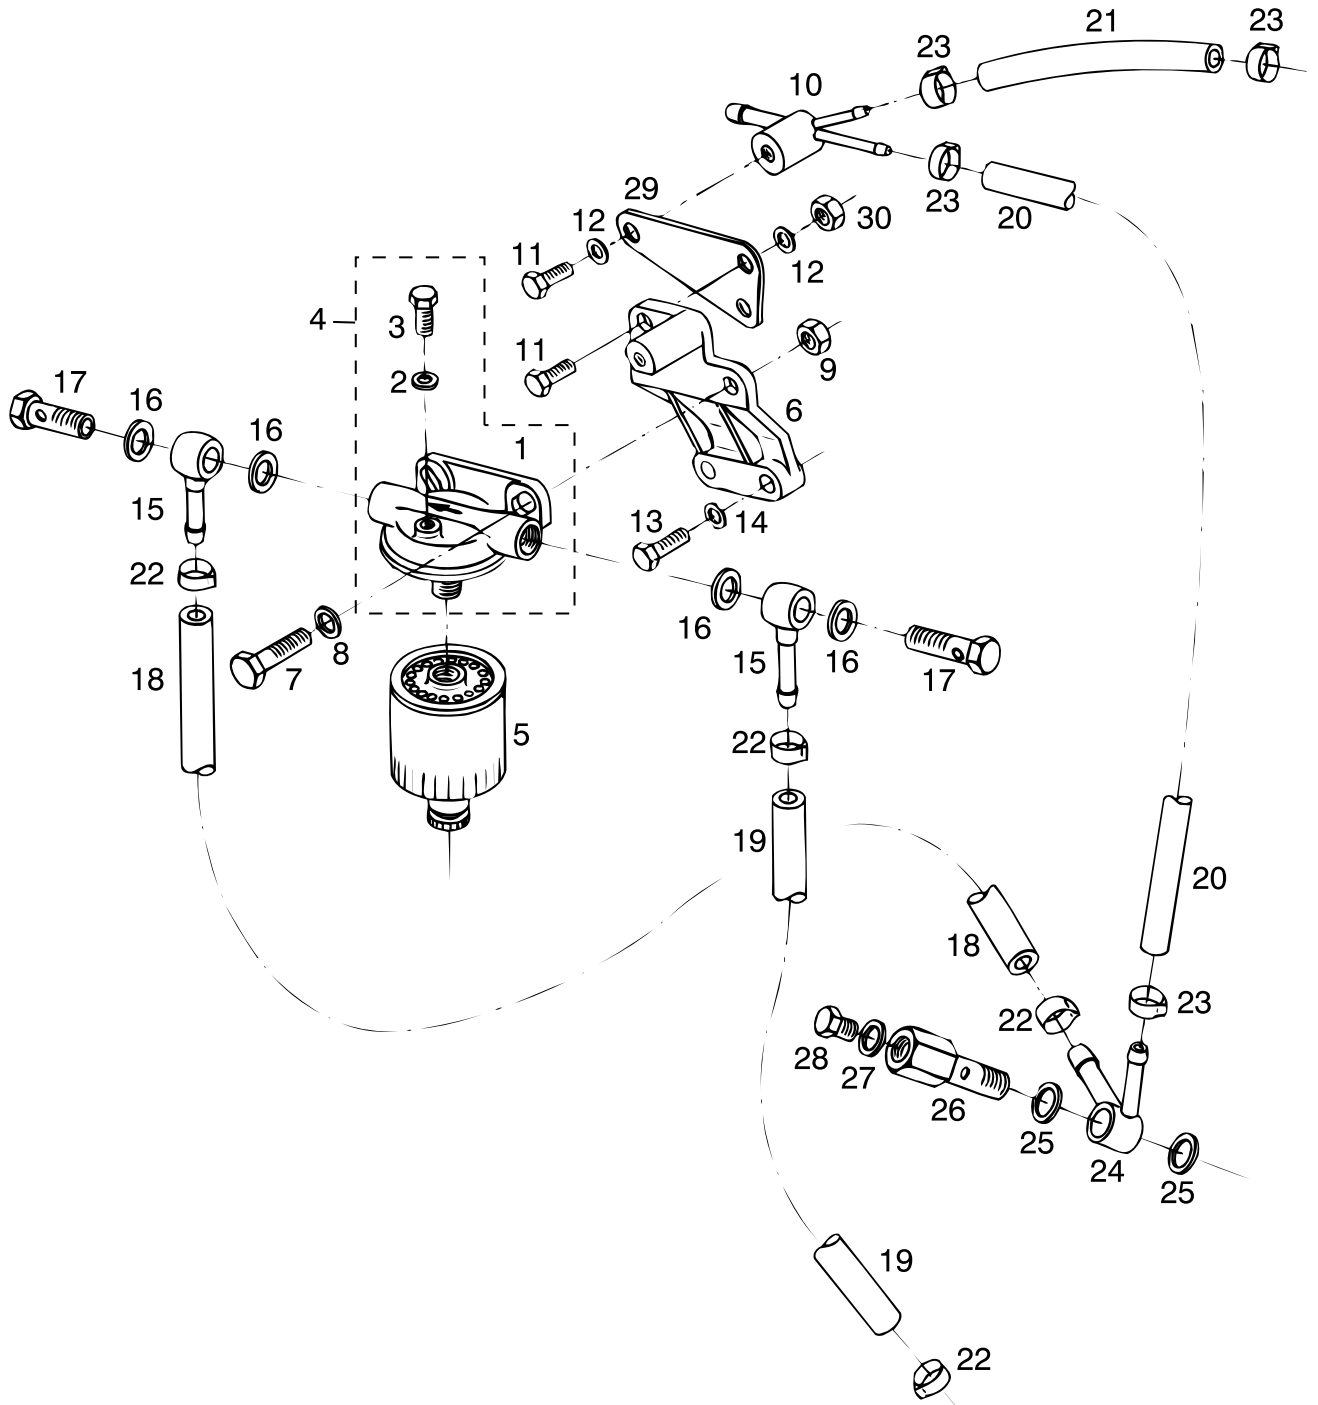

onderdelencatalogus parts catalogue

groep/ group	blz./ page	type	omschrijving/description	datum/date
6	1	M3.09	Brandstoffilter Fuel filter	11 06 01