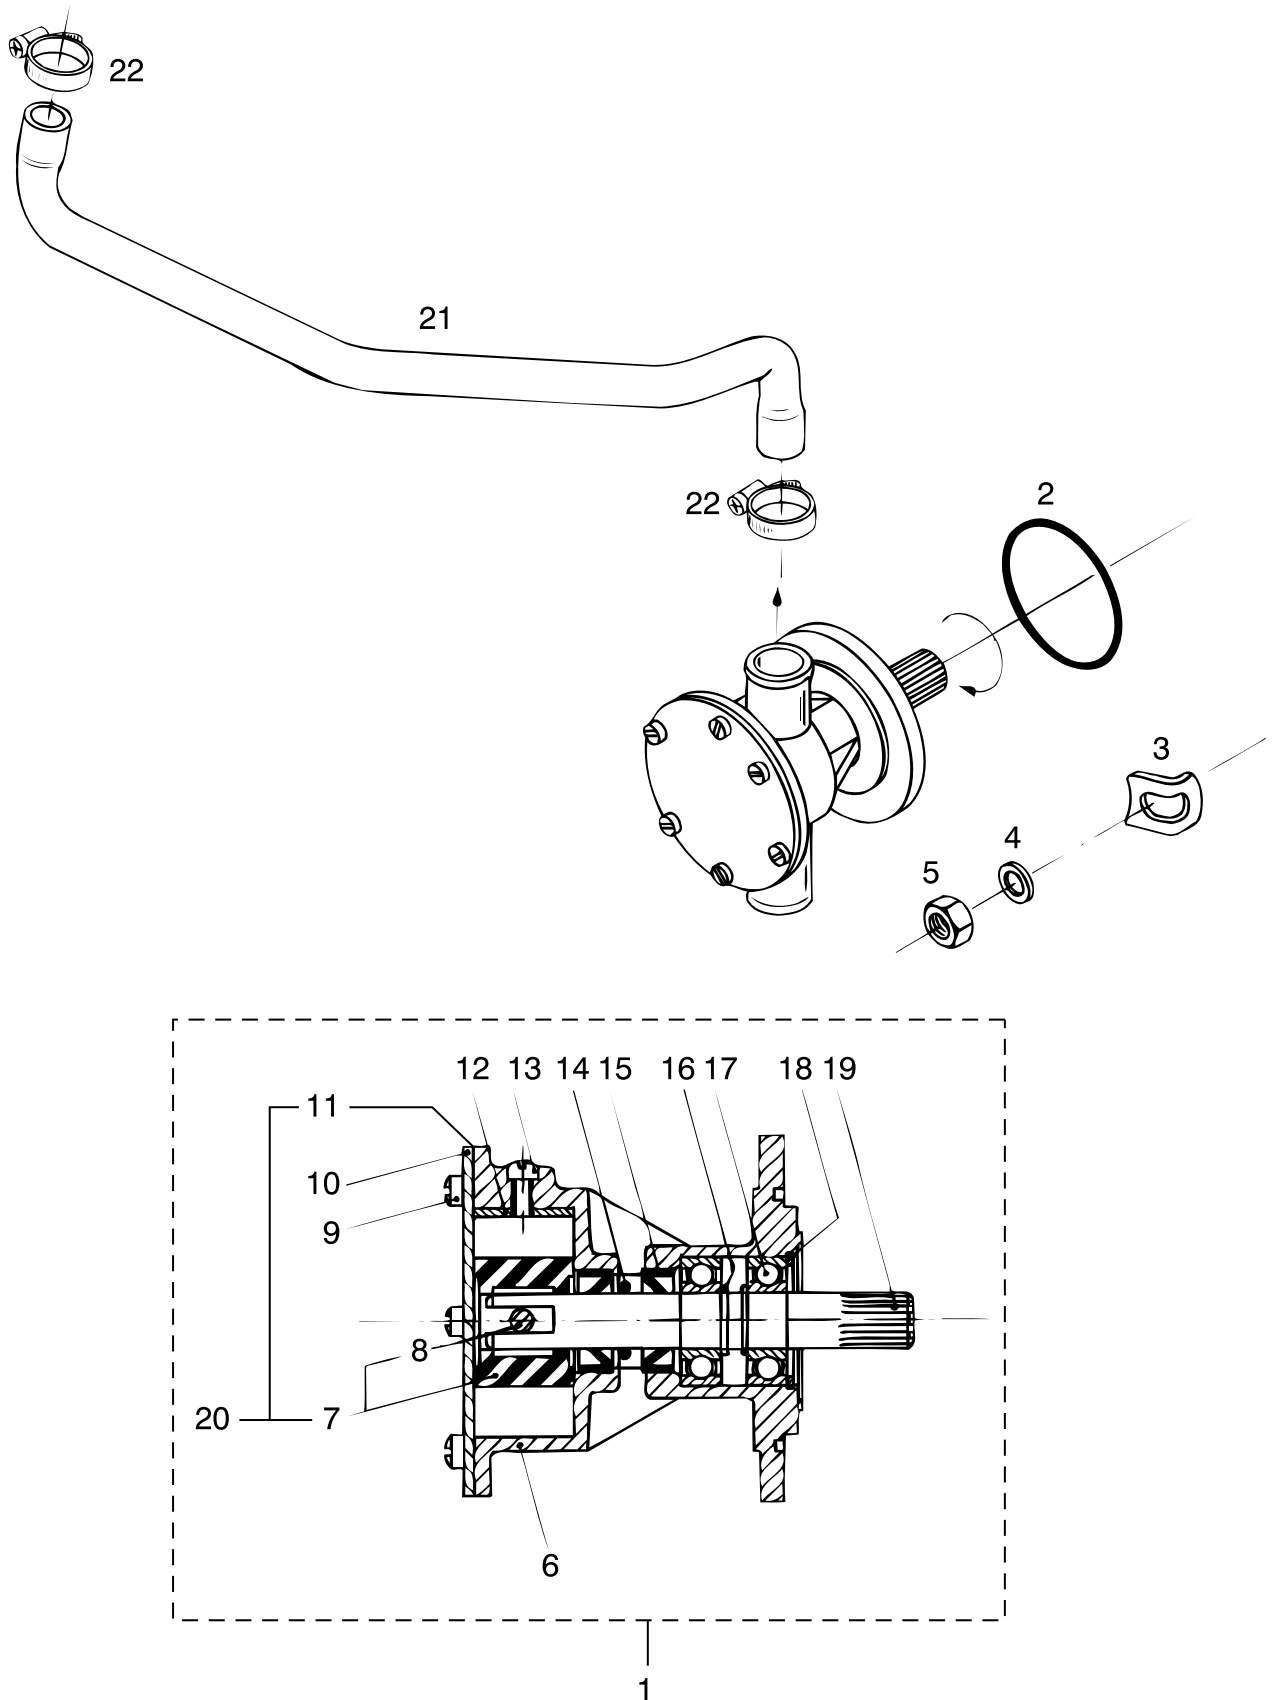

groep/ group	blz./ page	type	omschrijving/description	datum/date
3	3	M3.09	Zeewater pomp Seawater pump	11 06 01