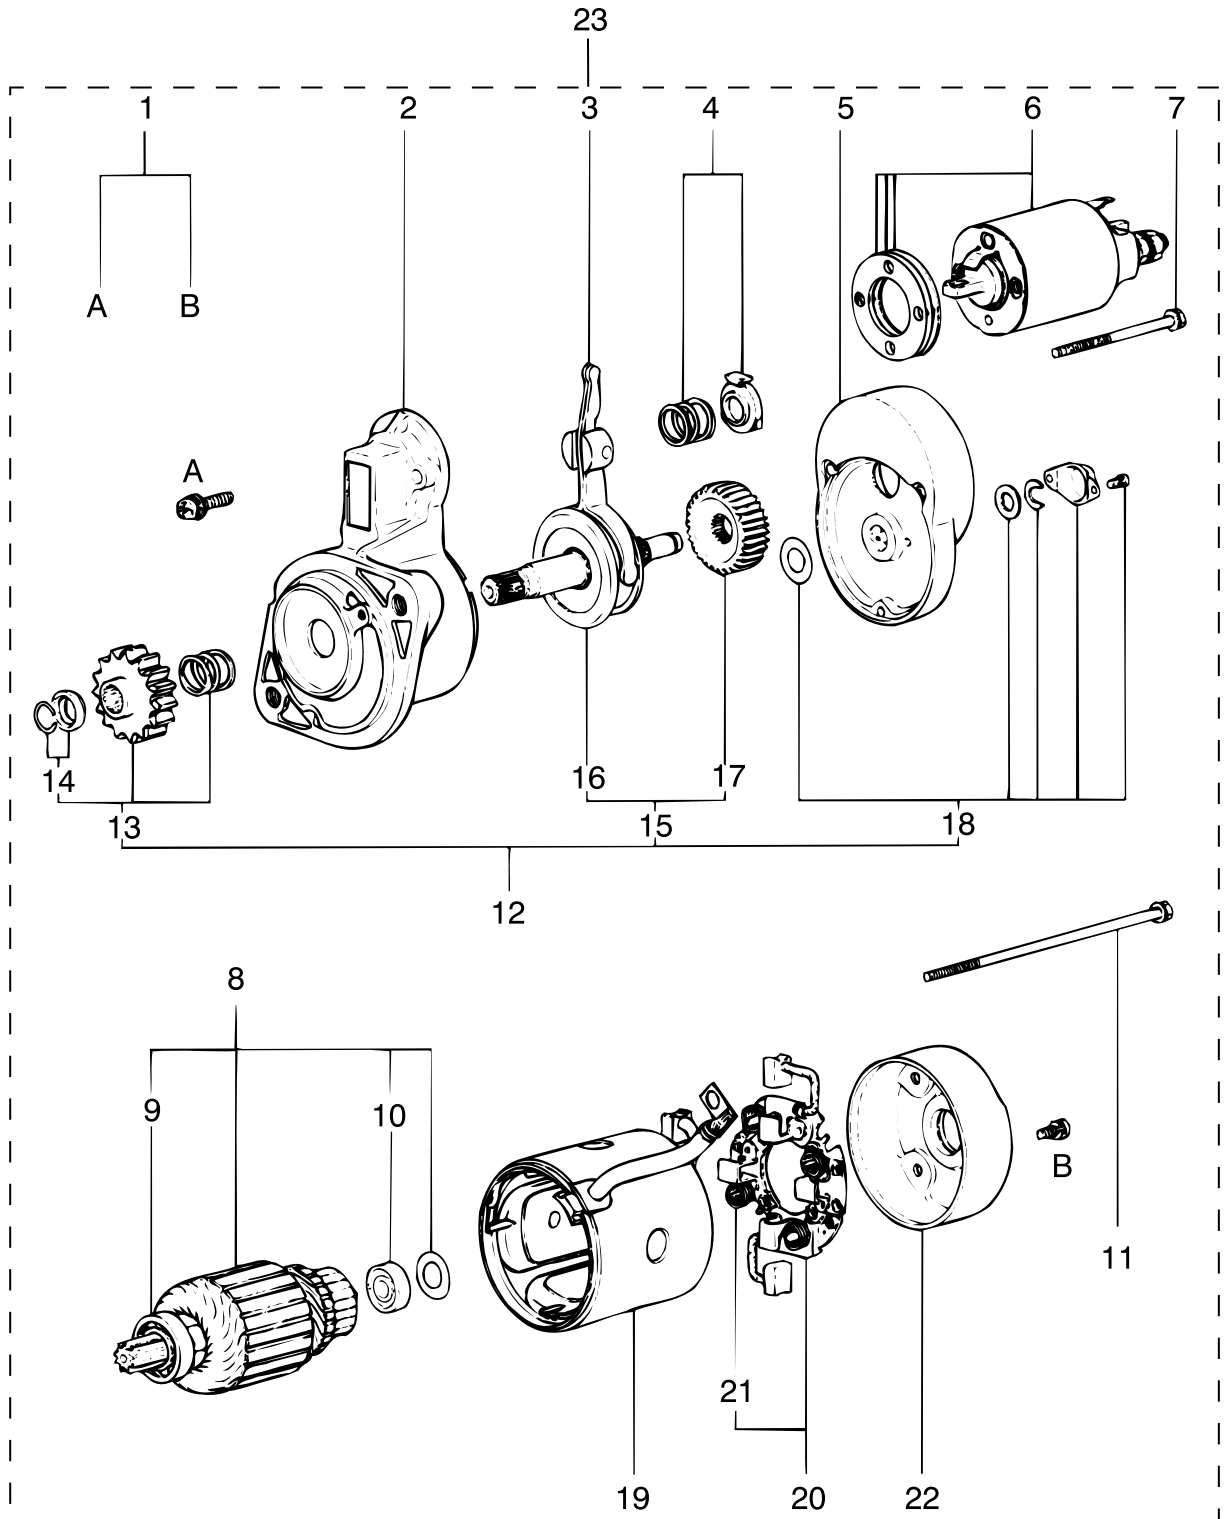

groep/ group	blz./ page	type	omschrijving/description	datum/date
4	7	M3.09	Startmotor Starter motor	11 06 01