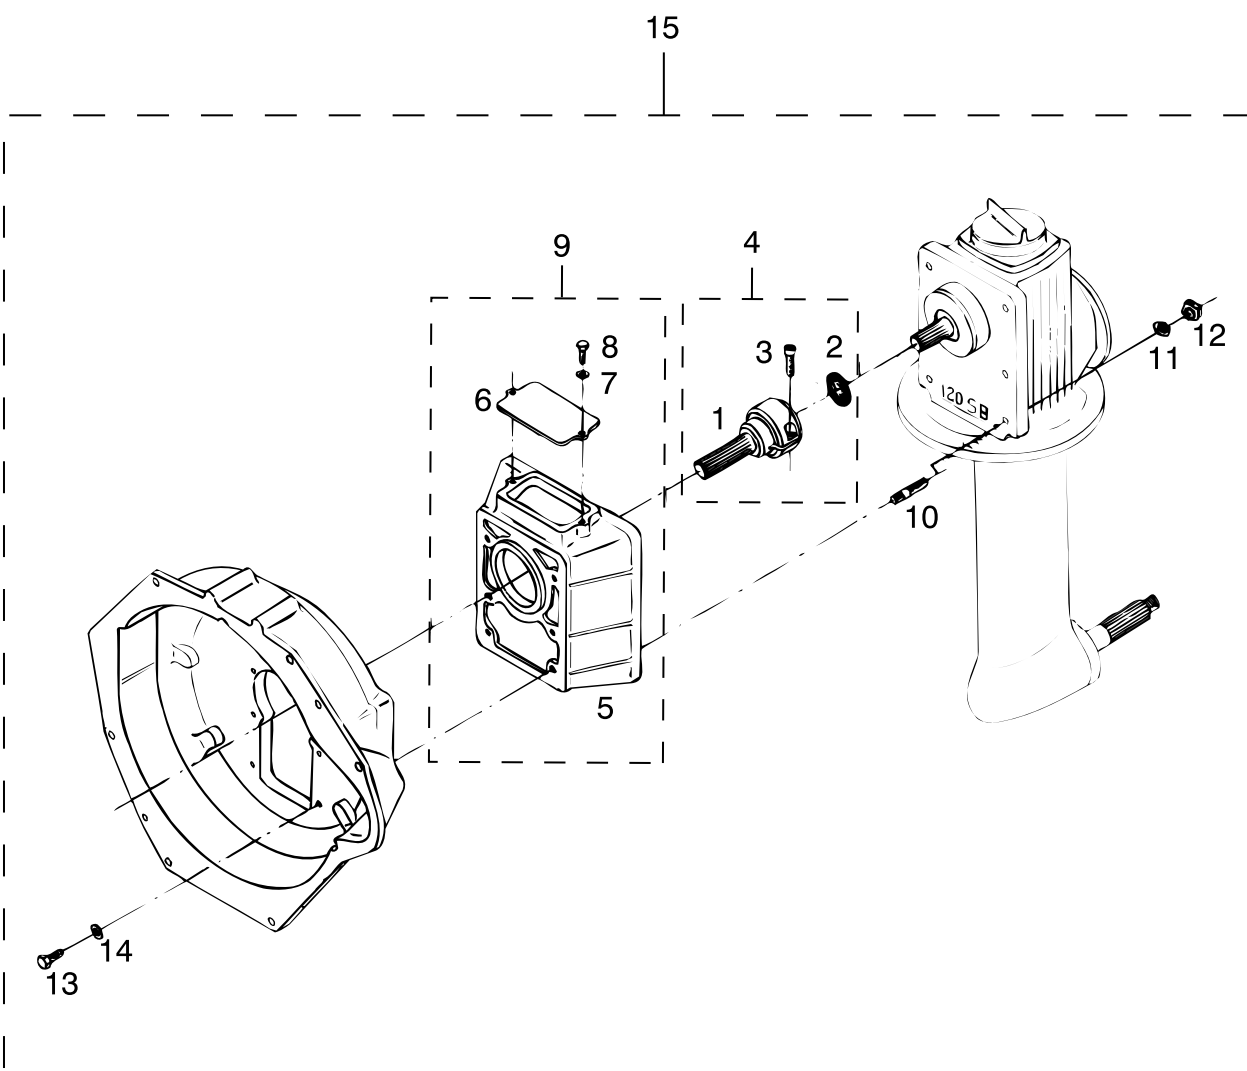

groep/ group	blz./ page	type	omschrijving/description	datum/date
10	3	120SB	Verloopset saildrive Adaptor kit saildrivei	11 06 01