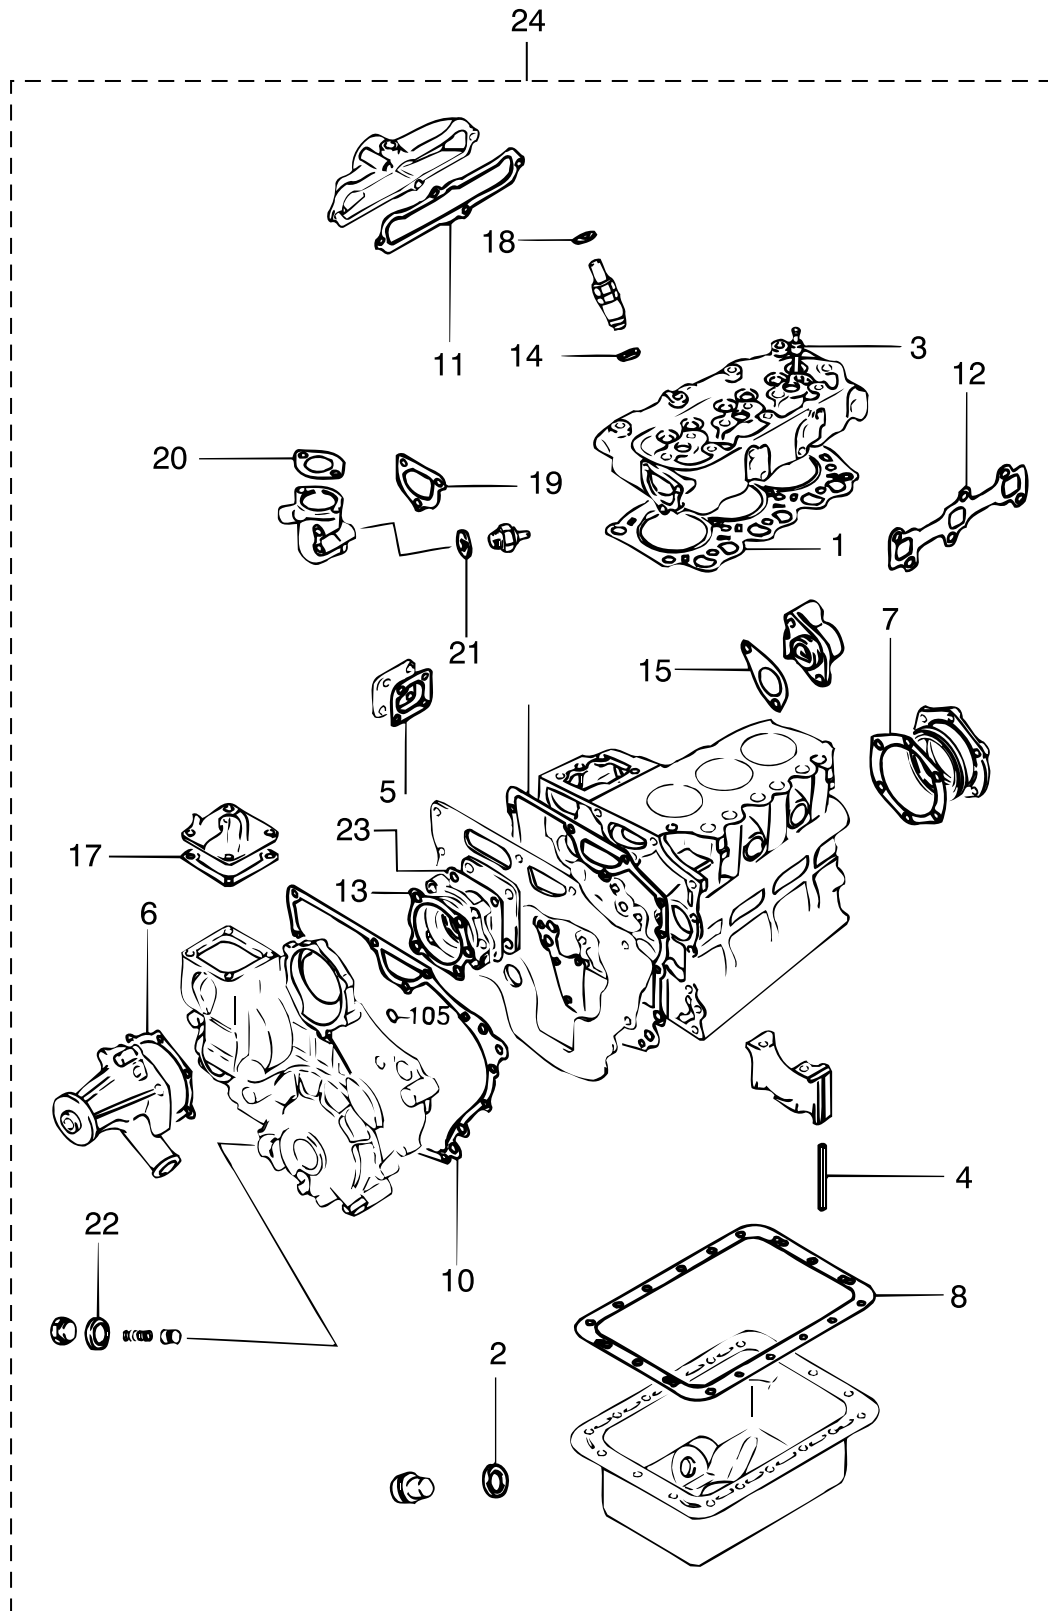

groep/ group	blz./ page	type	omschrijving/description	datum/date
2	7	M3.09	Pakkingset Gasket kit	11 06 01