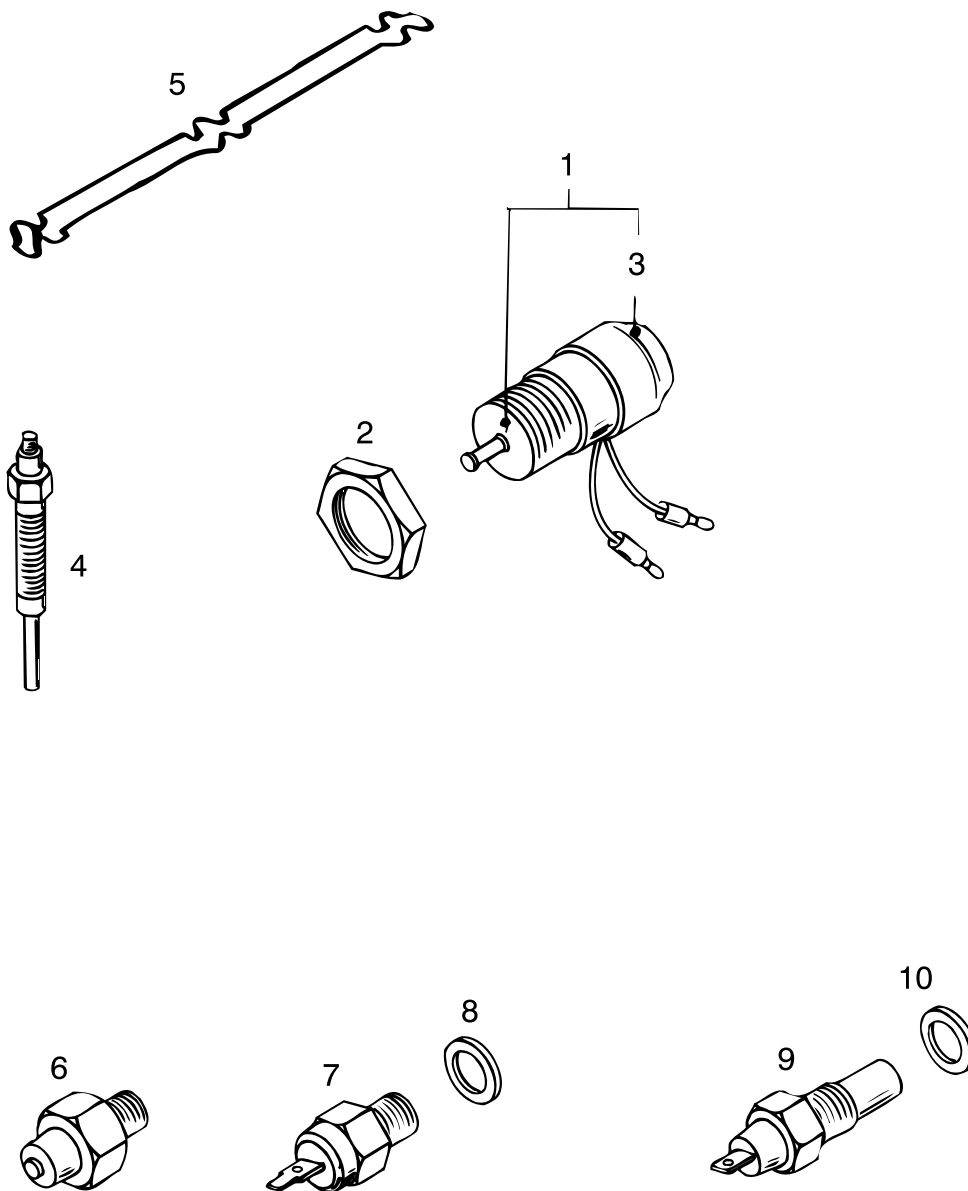

groep/ group	blz./ page	type	omschrijving/description	datum/date
4	9	M3.09	Zenders+schakelaars Sender units+switches	11 06 01