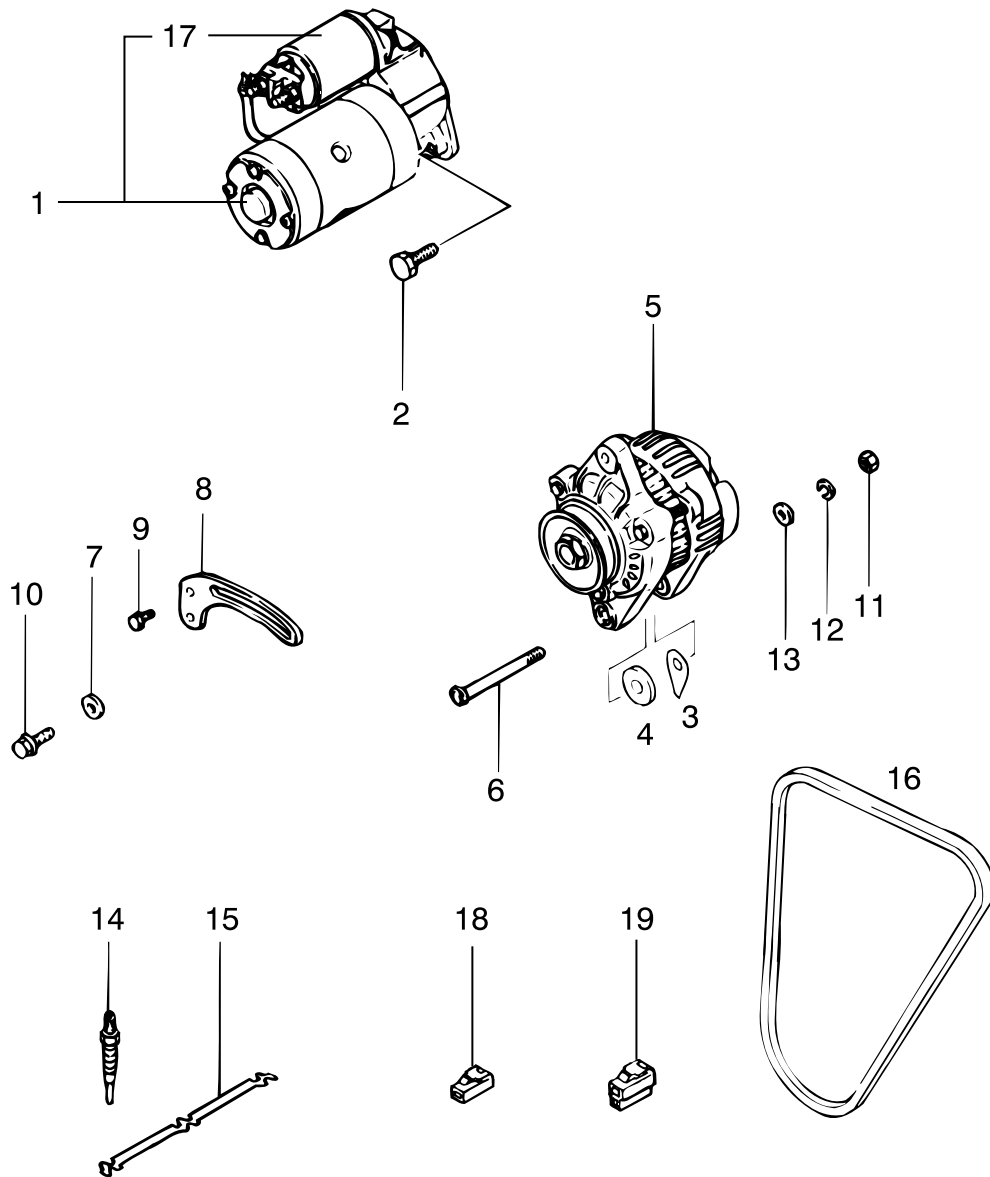

groep/ group	blz./ page	type	omschrijving/description	datum/date
4	6	M3.09	Startmotor en dynamo Starter motor and alternator	11 06 01